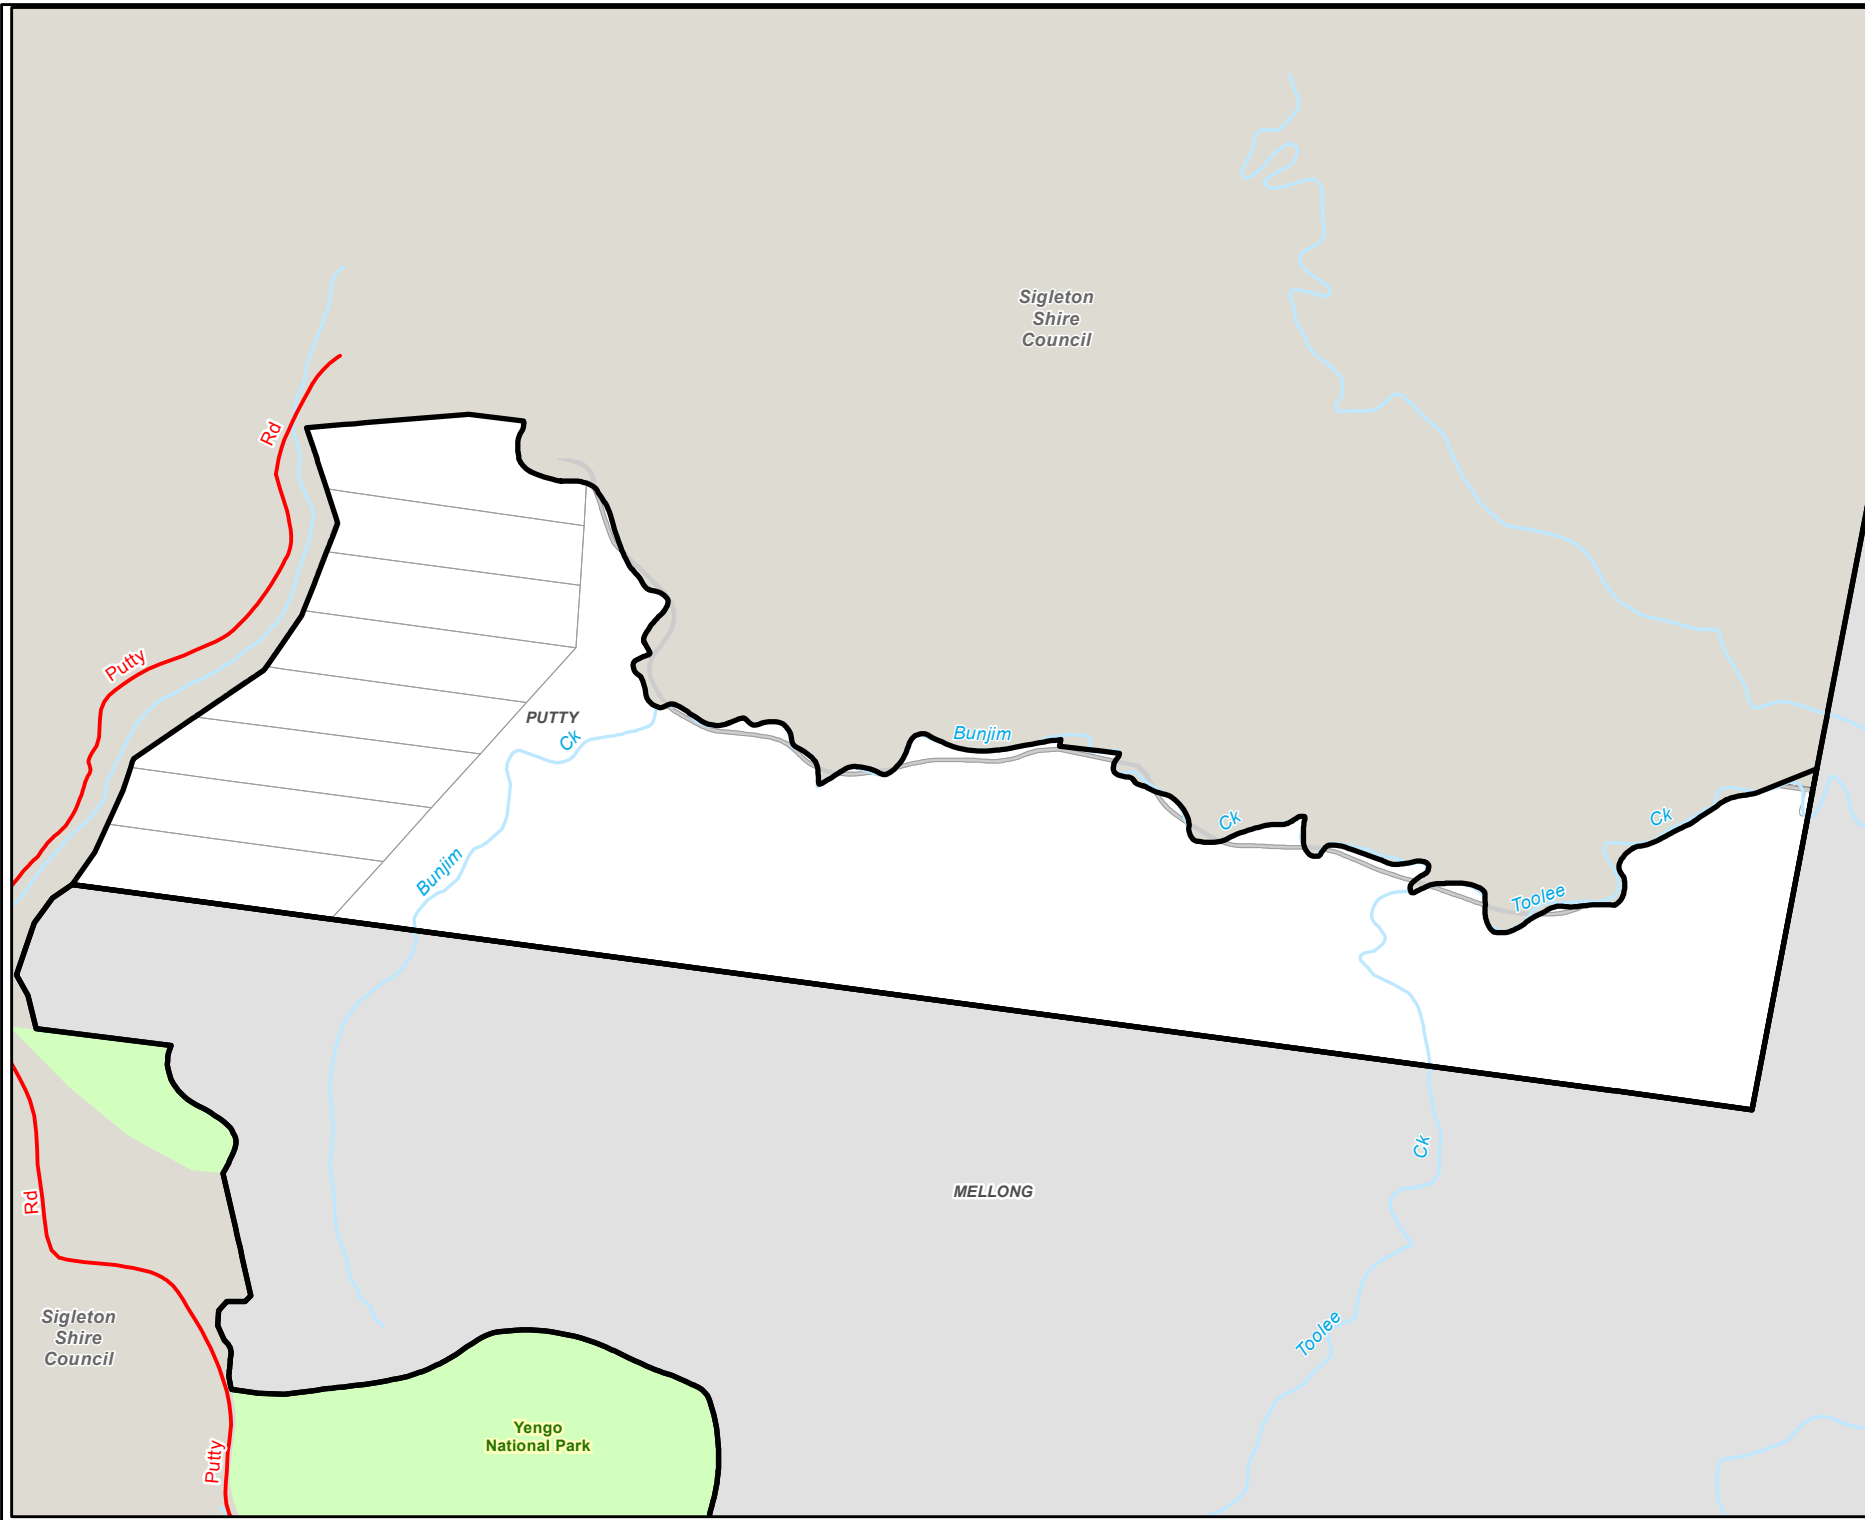

Hawkesbury Suburbs

Putty NSW 2330

Legend

- Bushfire Stations
- Playgrounds
- ▲ Schools
- Train Stations
- —+— Rail Line
- Local Roads
- Regional Roads
- Main Roads
- Creeks & Rivers
- Land Parcels
- Parks & Reserves
- National Parks
- Road Reserve
- Suburbs

1:42,000 @ A4

Date: 30/03/2017