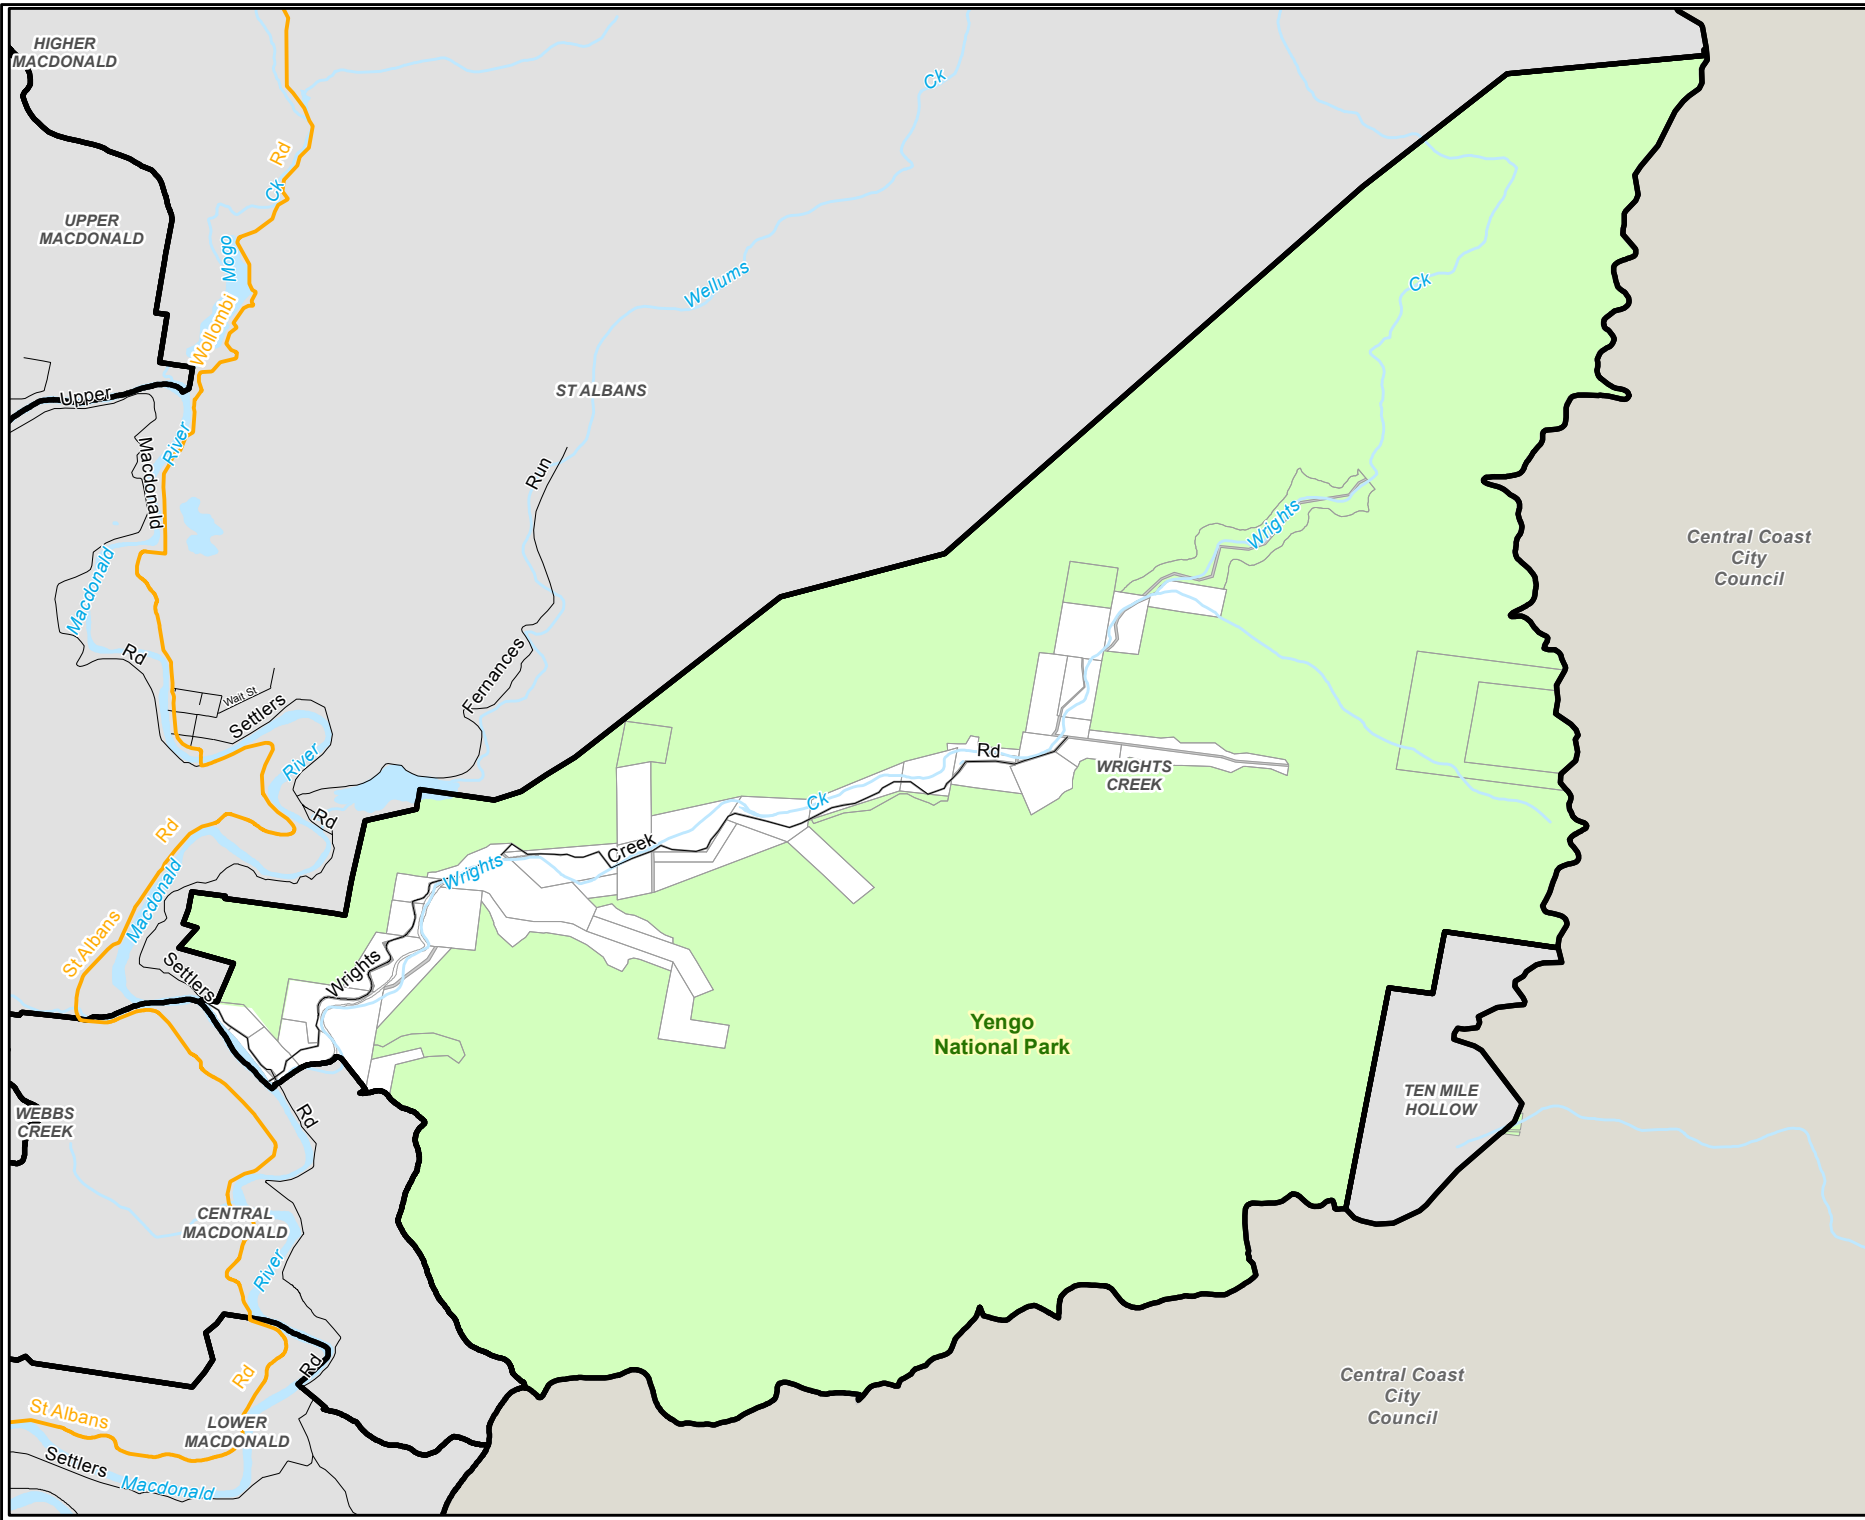

Hawkesbury Suburbs

Wrights Creek NSW 2775

Central Coast City Council

Central Coast City Council

Legend

- Bushfire Stations
- Playgrounds
- Schools
- Train Stations
- Rail Line
- Local Roads
- Regional Roads
- Main Roads
- Creeks & Rivers
- Land Parcels
- Parks & Reserves
- National Parks
- Road Reserve
- Suburbs

1:75,000 @ A4

Date: 30/03/2017