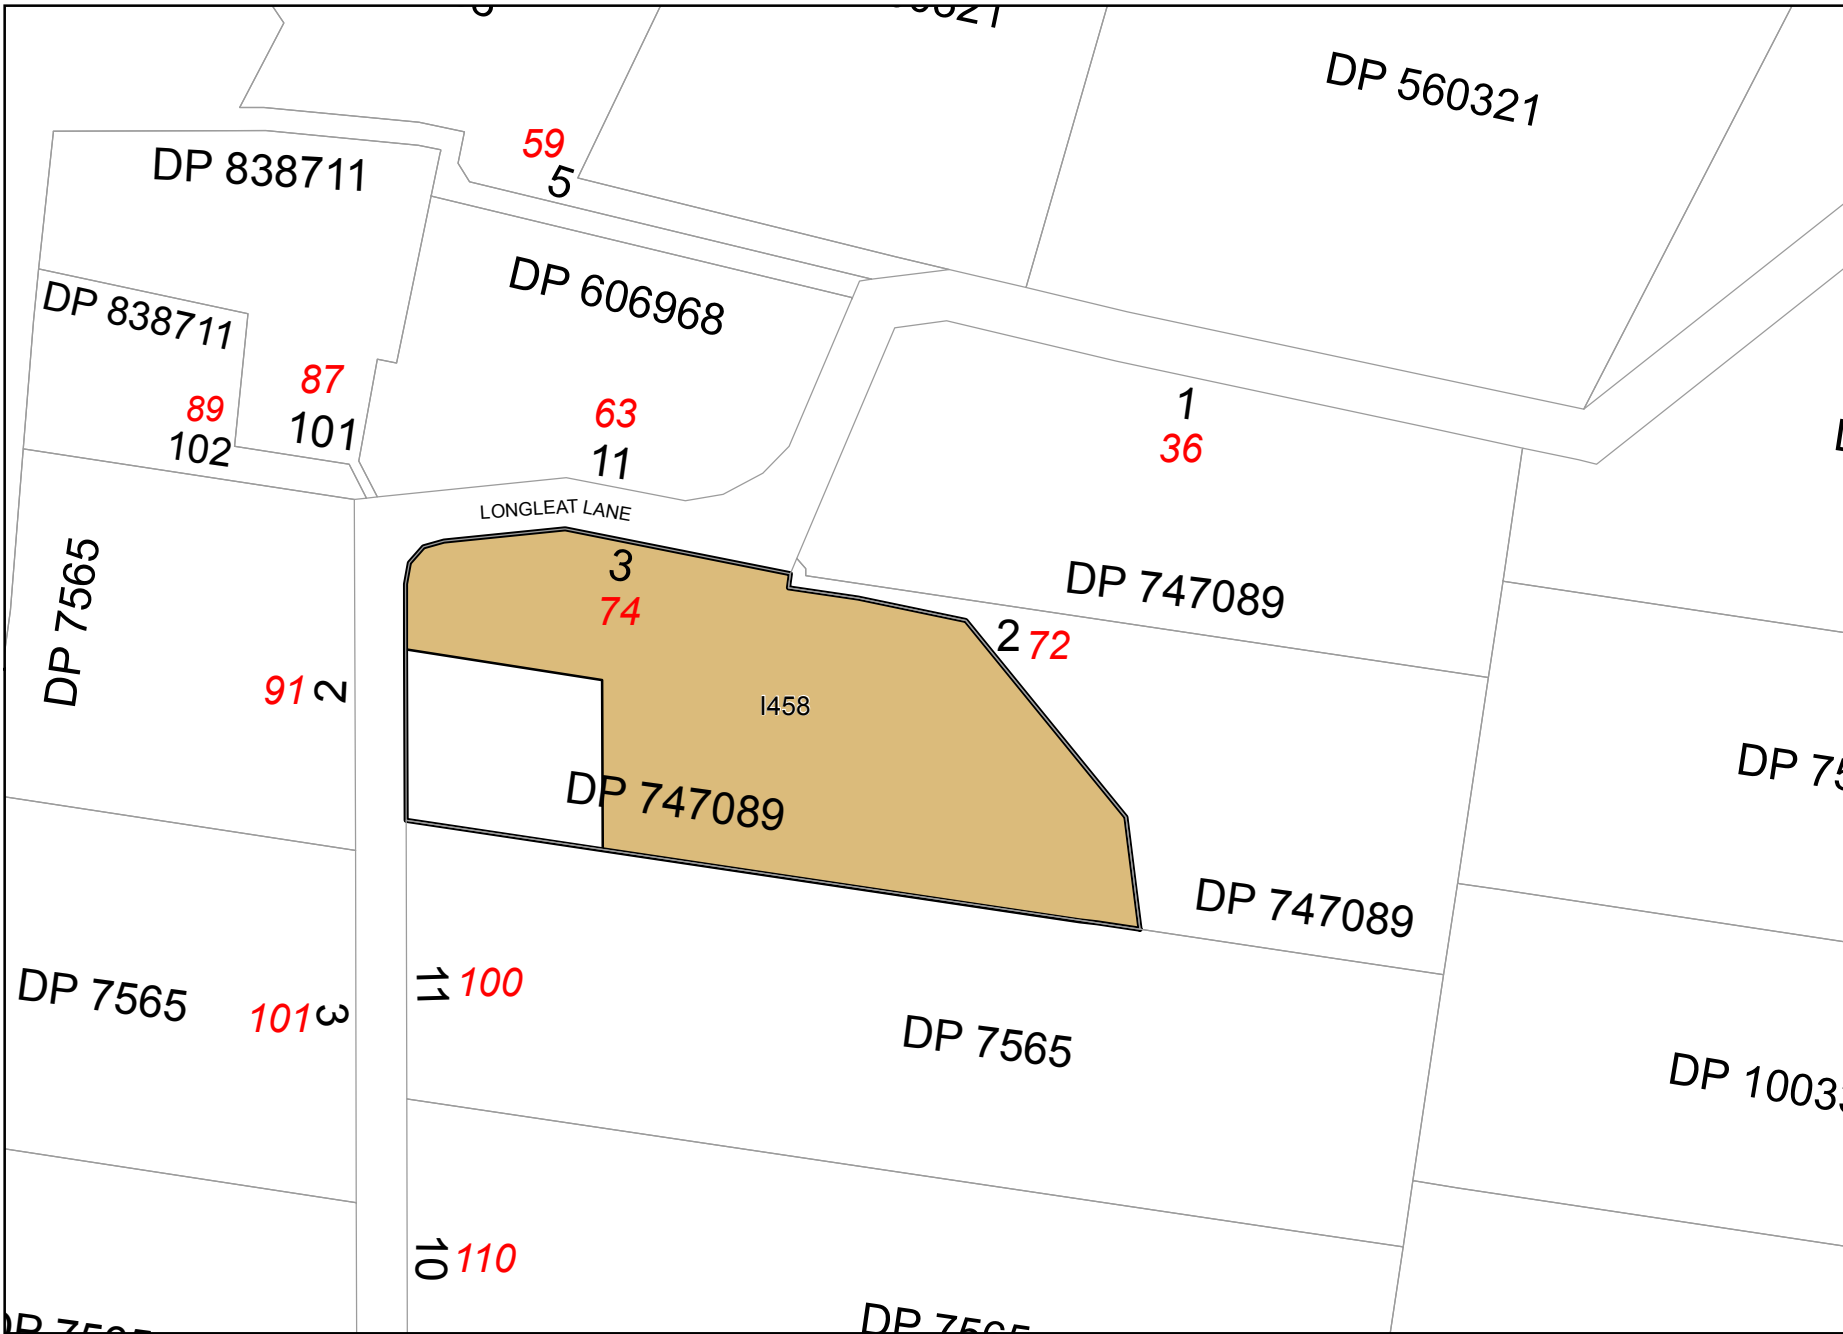

HAWKESBURY CITY COUNCIL

PO Box 146, Windsor NSW 2756
Website: www.hawkesbury.nsw.gov.au
Email: council@hawkesbury.nsw.gov.au
Hours: Monday to Friday 8.30am - 5.00pm
Phone: 02 4560 4444

LEGEND

- **Heritage**
- Item - General
- **Cadastral**
- Cadastre

This map cannot be reproduced without the permission of Hawkesbury City Council
Copyright © Land and Property Information 2016
Hawkesbury City Council 2016

Hawkesbury Local Environmental Plan 2012 – Proposed Heritage Map – 74 Longleat Lane, Kurmond.