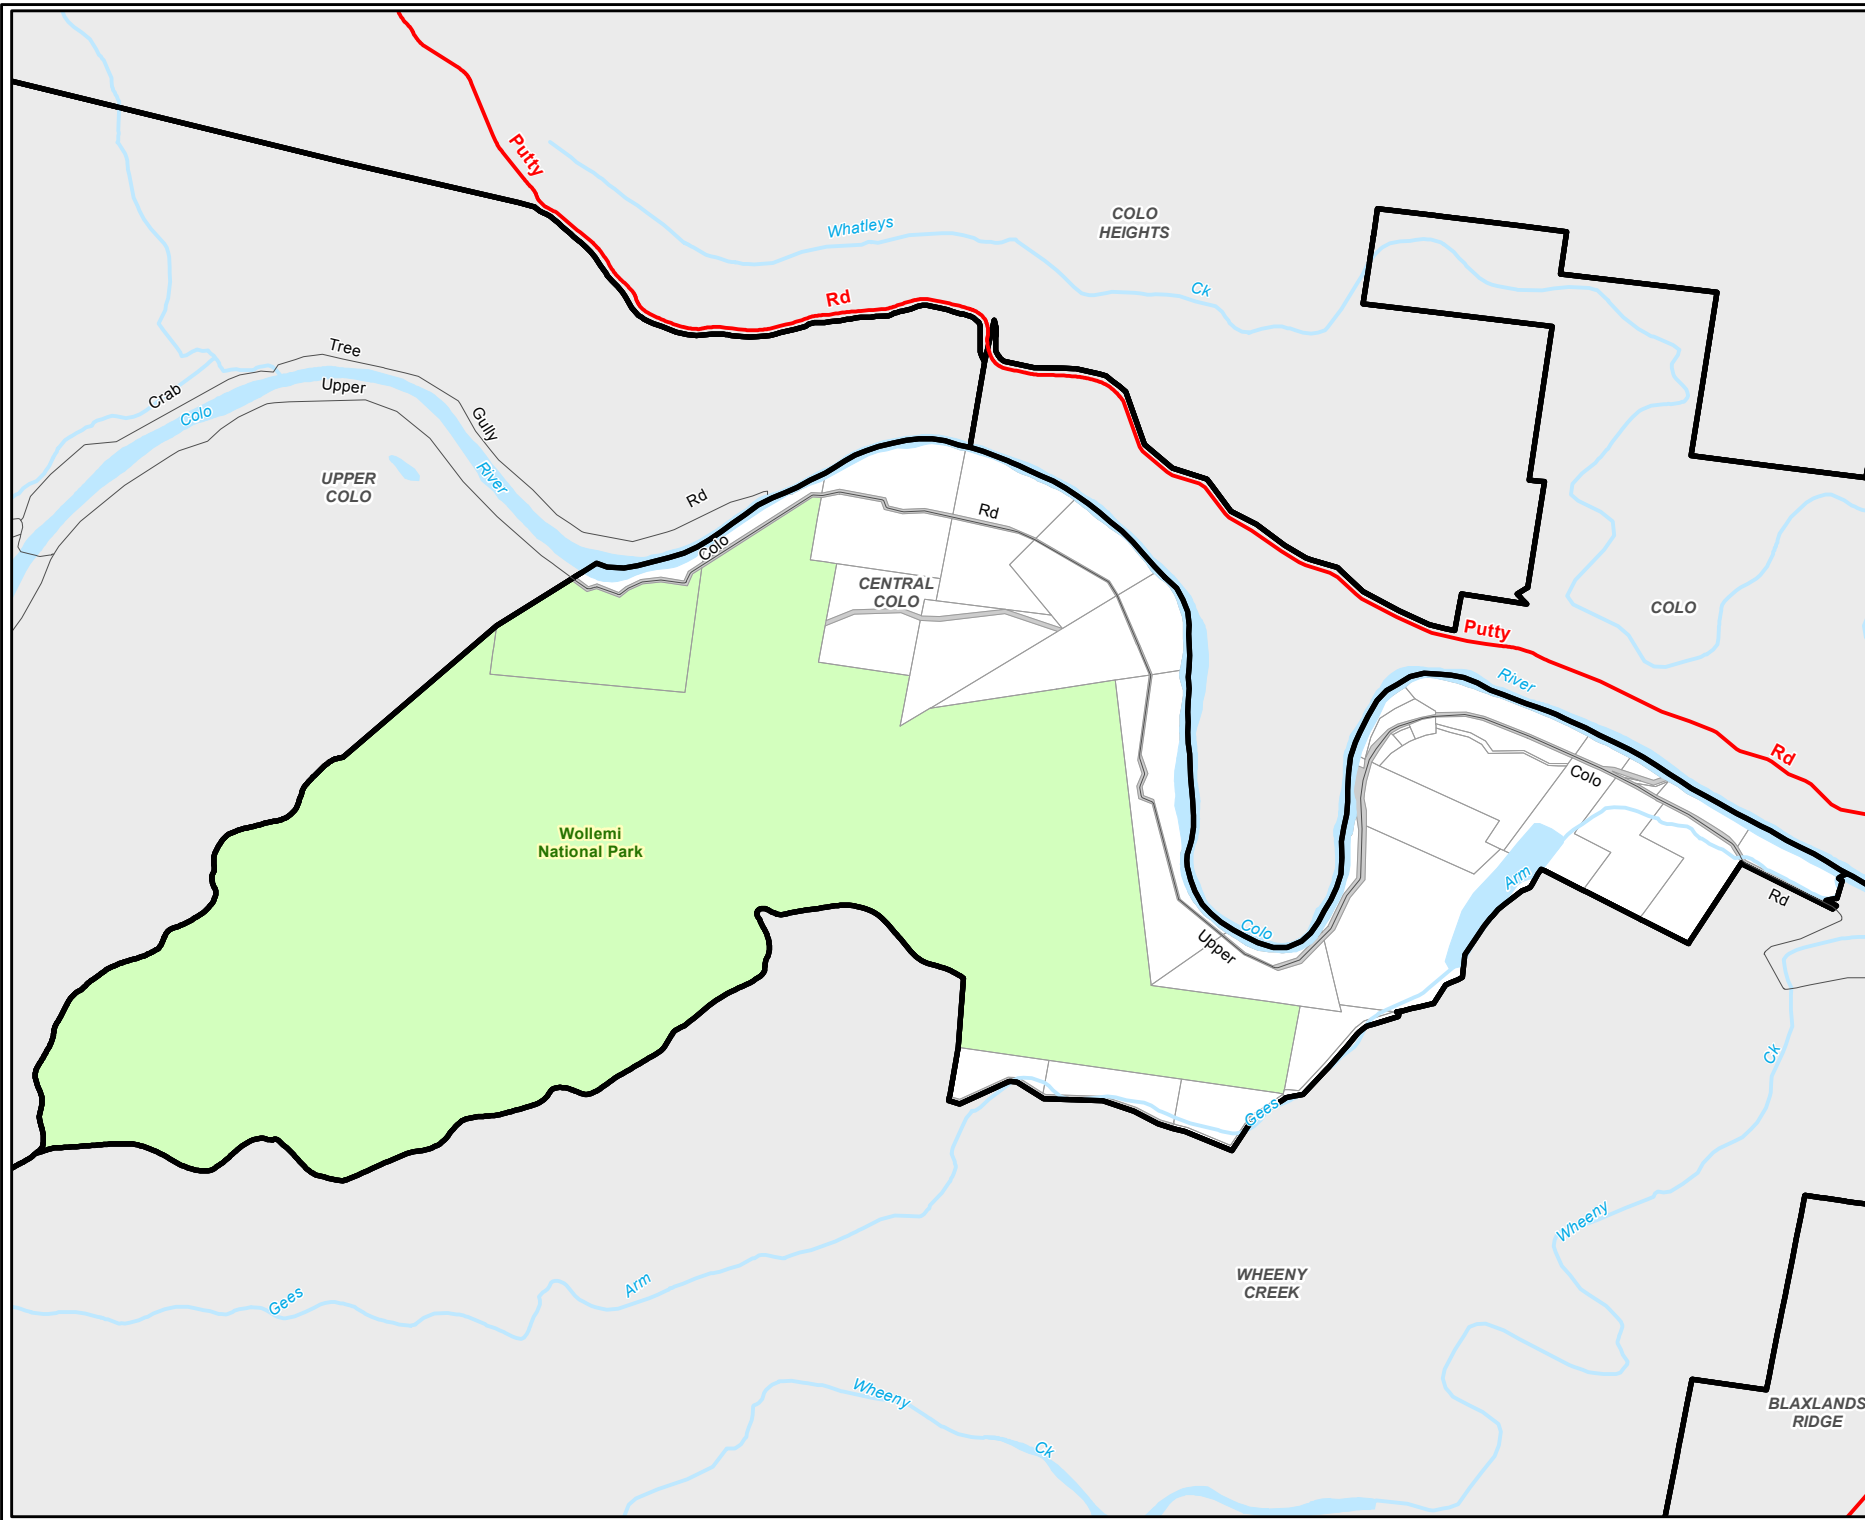

Hawkesbury Suburbs

Central Colo

NSW 2756

Legend

- Bushfire Stations
- Playgrounds
- Schools
- Train Stations
- Rail Line
- Local Roads
- Regional Roads
- Main Roads
- Creeks & Rivers
- Land Parcels
- Parks & Reserves
- National Parks
- Road Reserve
- Suburbs

1:35,000 @ A4

Date: 30/03/2017