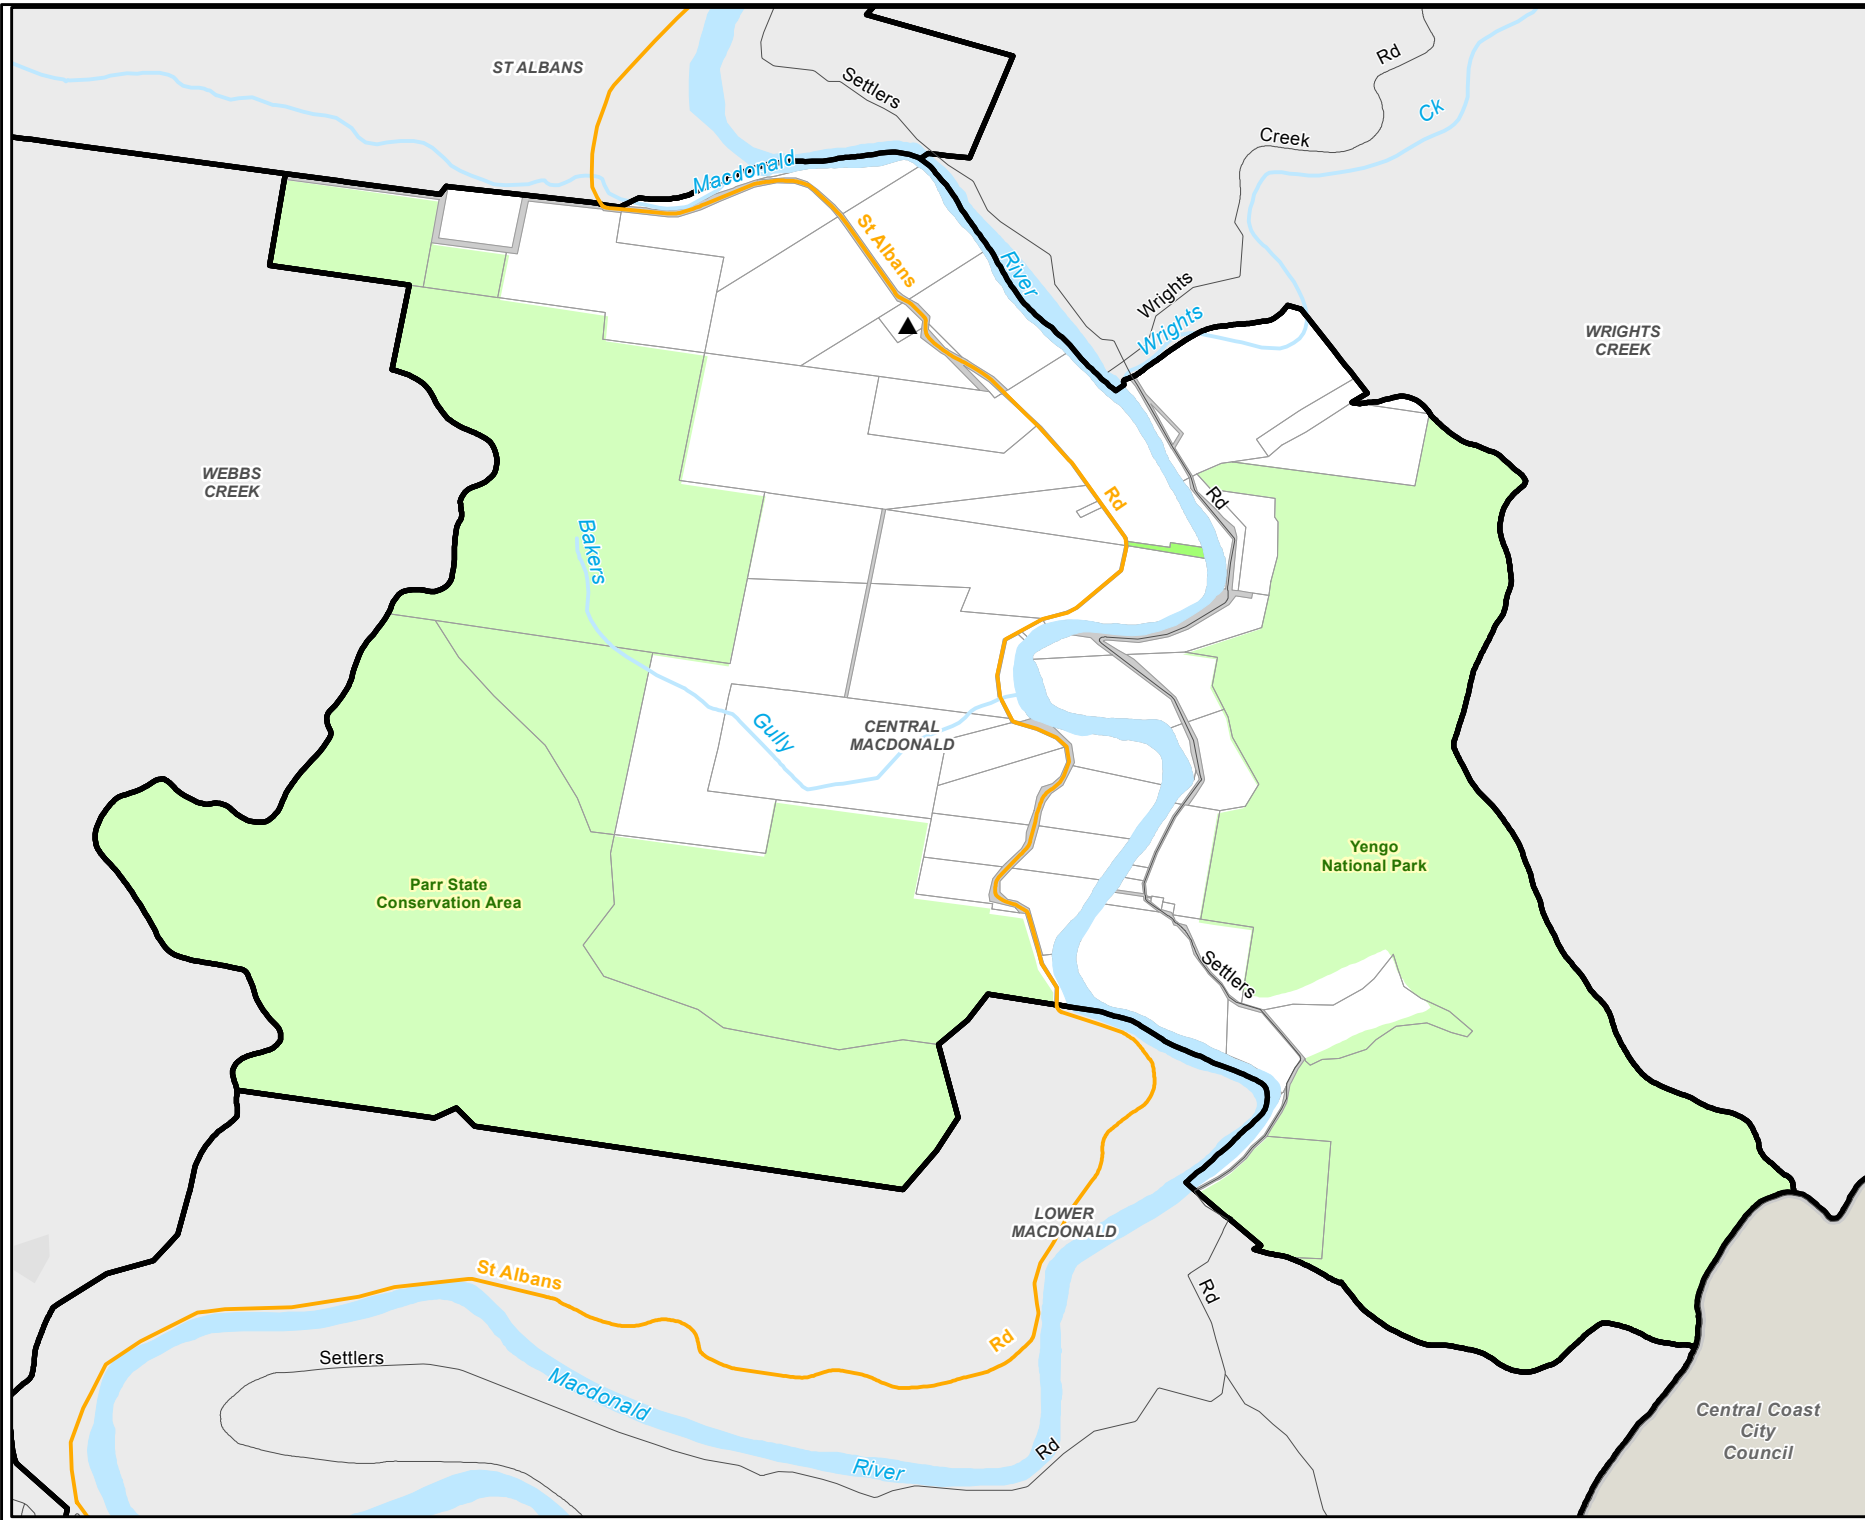

Hawkesbury Suburbs

Central Macdonald NSW 2775

Legend

- Bushfire Stations
- Playgrounds
- Schools
- Train Stations
- Rail Line
- Local Roads
- Regional Roads
- Main Roads
- Creeks & Rivers
- Land Parcels
- Parks & Reserves
- National Parks
- Road Reserve
- Suburbs

1:28,000 @ A4

Date: 30/03/2017

Central Coast City Council