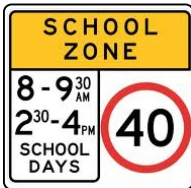

Speeding Offences

There has been an increase to the monetary fine and number of demerit points applicable to Speeding Offences in School Zones.