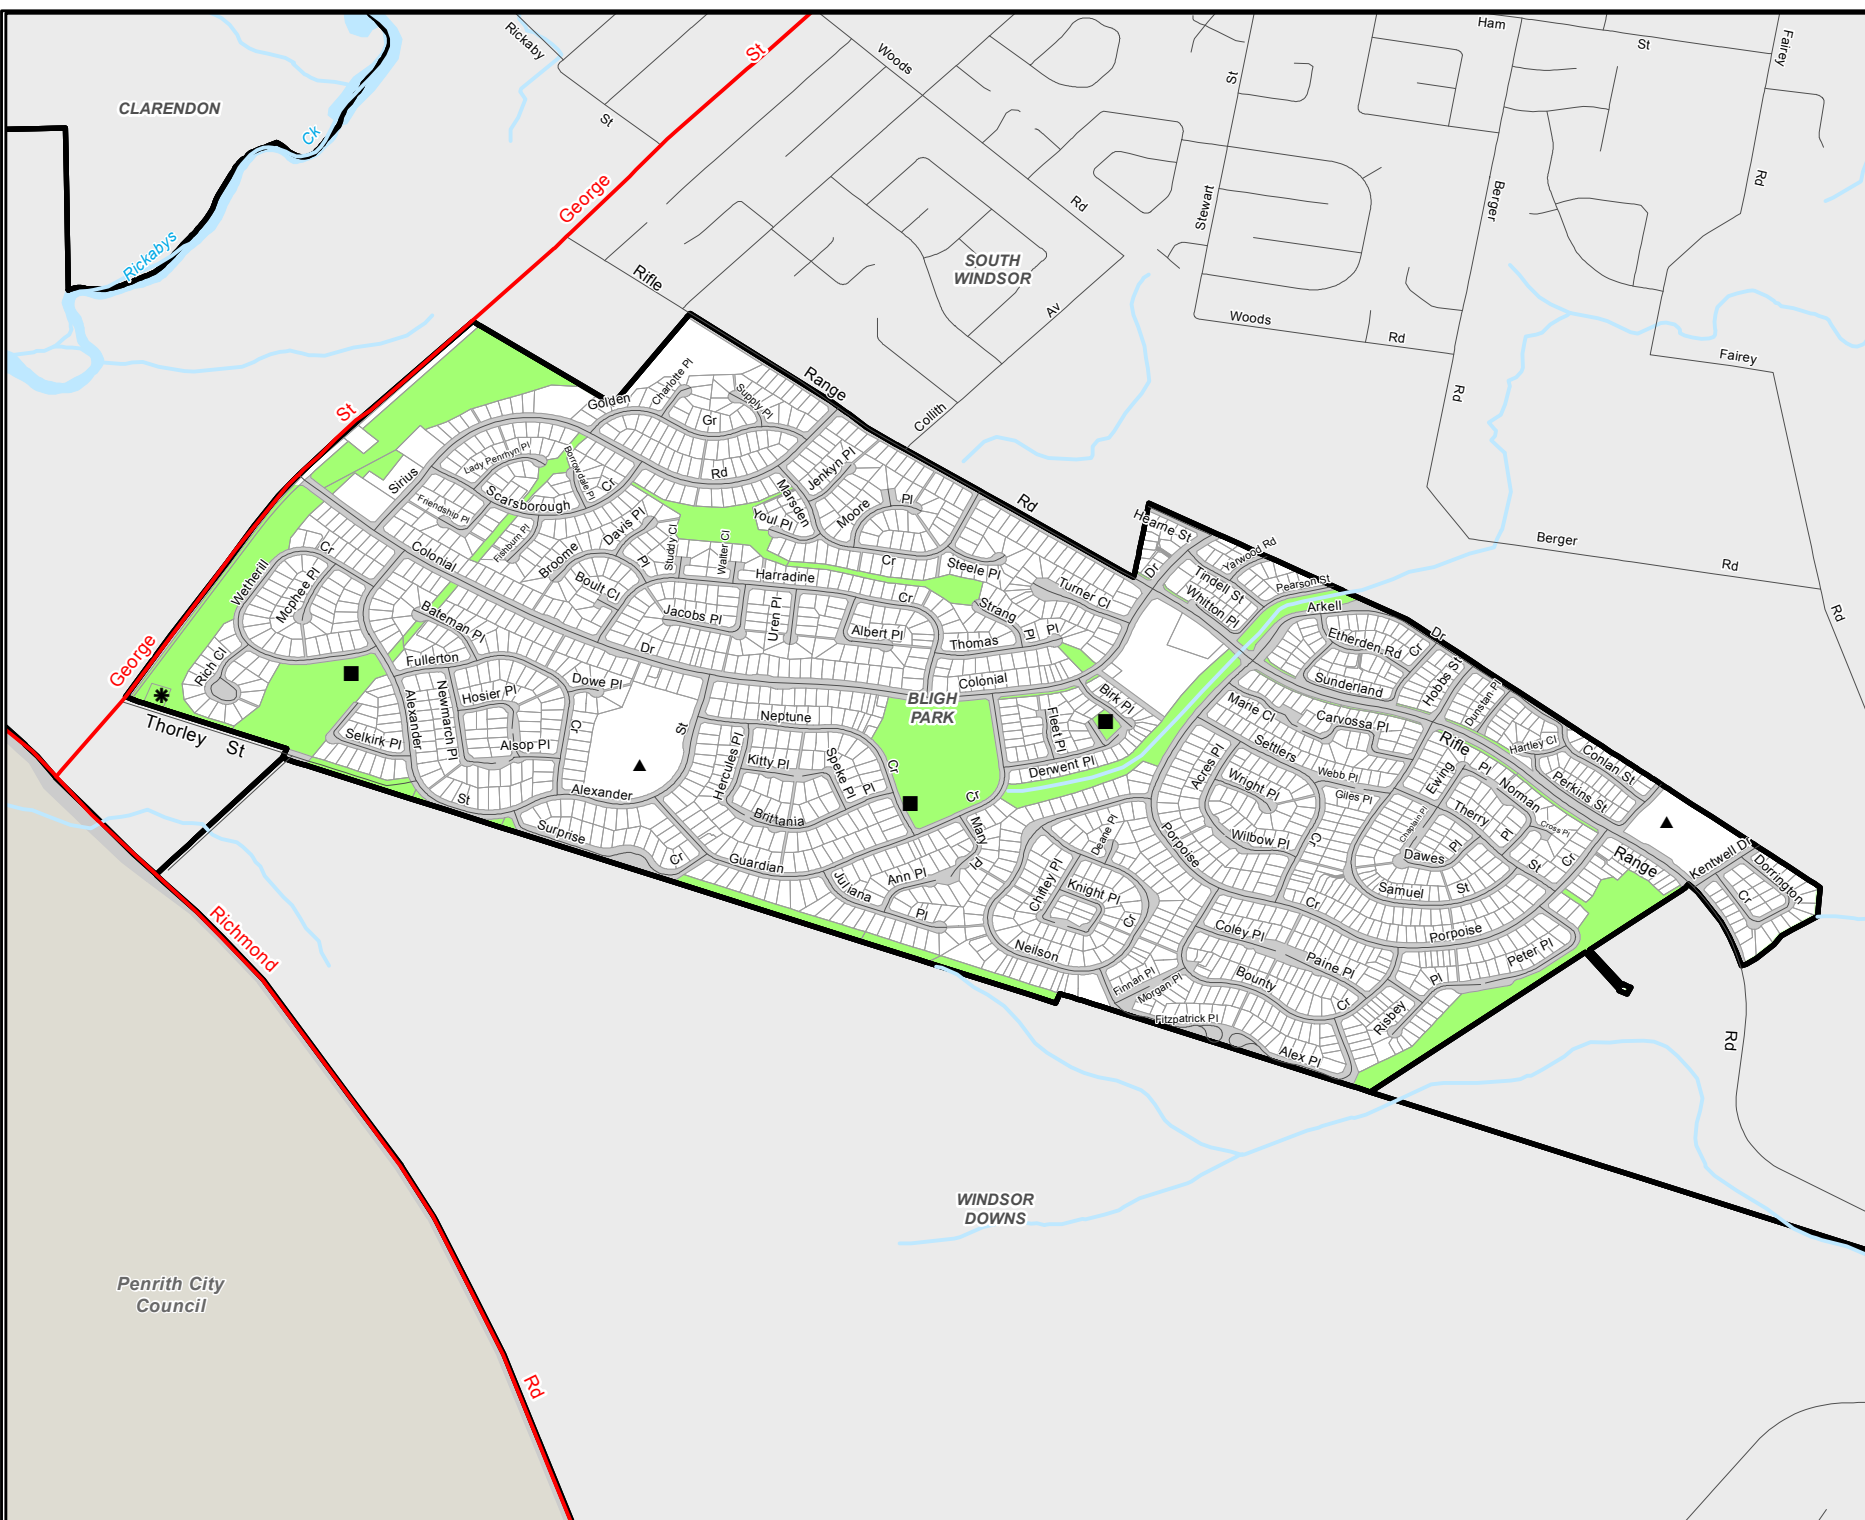

Hawkesbury Suburbs

Bligh Park NSW 2756

1. **Legend**
2. Bushfire Stations
   - Playgrounds
   - Schools
   - Train Stations
   - Rail Line
   - Local Roads
   - Regional Roads
   - Main Roads
   - Creeks & Rivers
   - Land Parcels
   - Parks & Reserves
   - National Parks
   - Road Reserve
   - Suburbs

0 125 250 500
Metres

1:15,000 @ A4

Date: 30/03/2017

CLARENDON

SOUTH WINDSOR

WINDSOR DOWNS

Penrith City Council