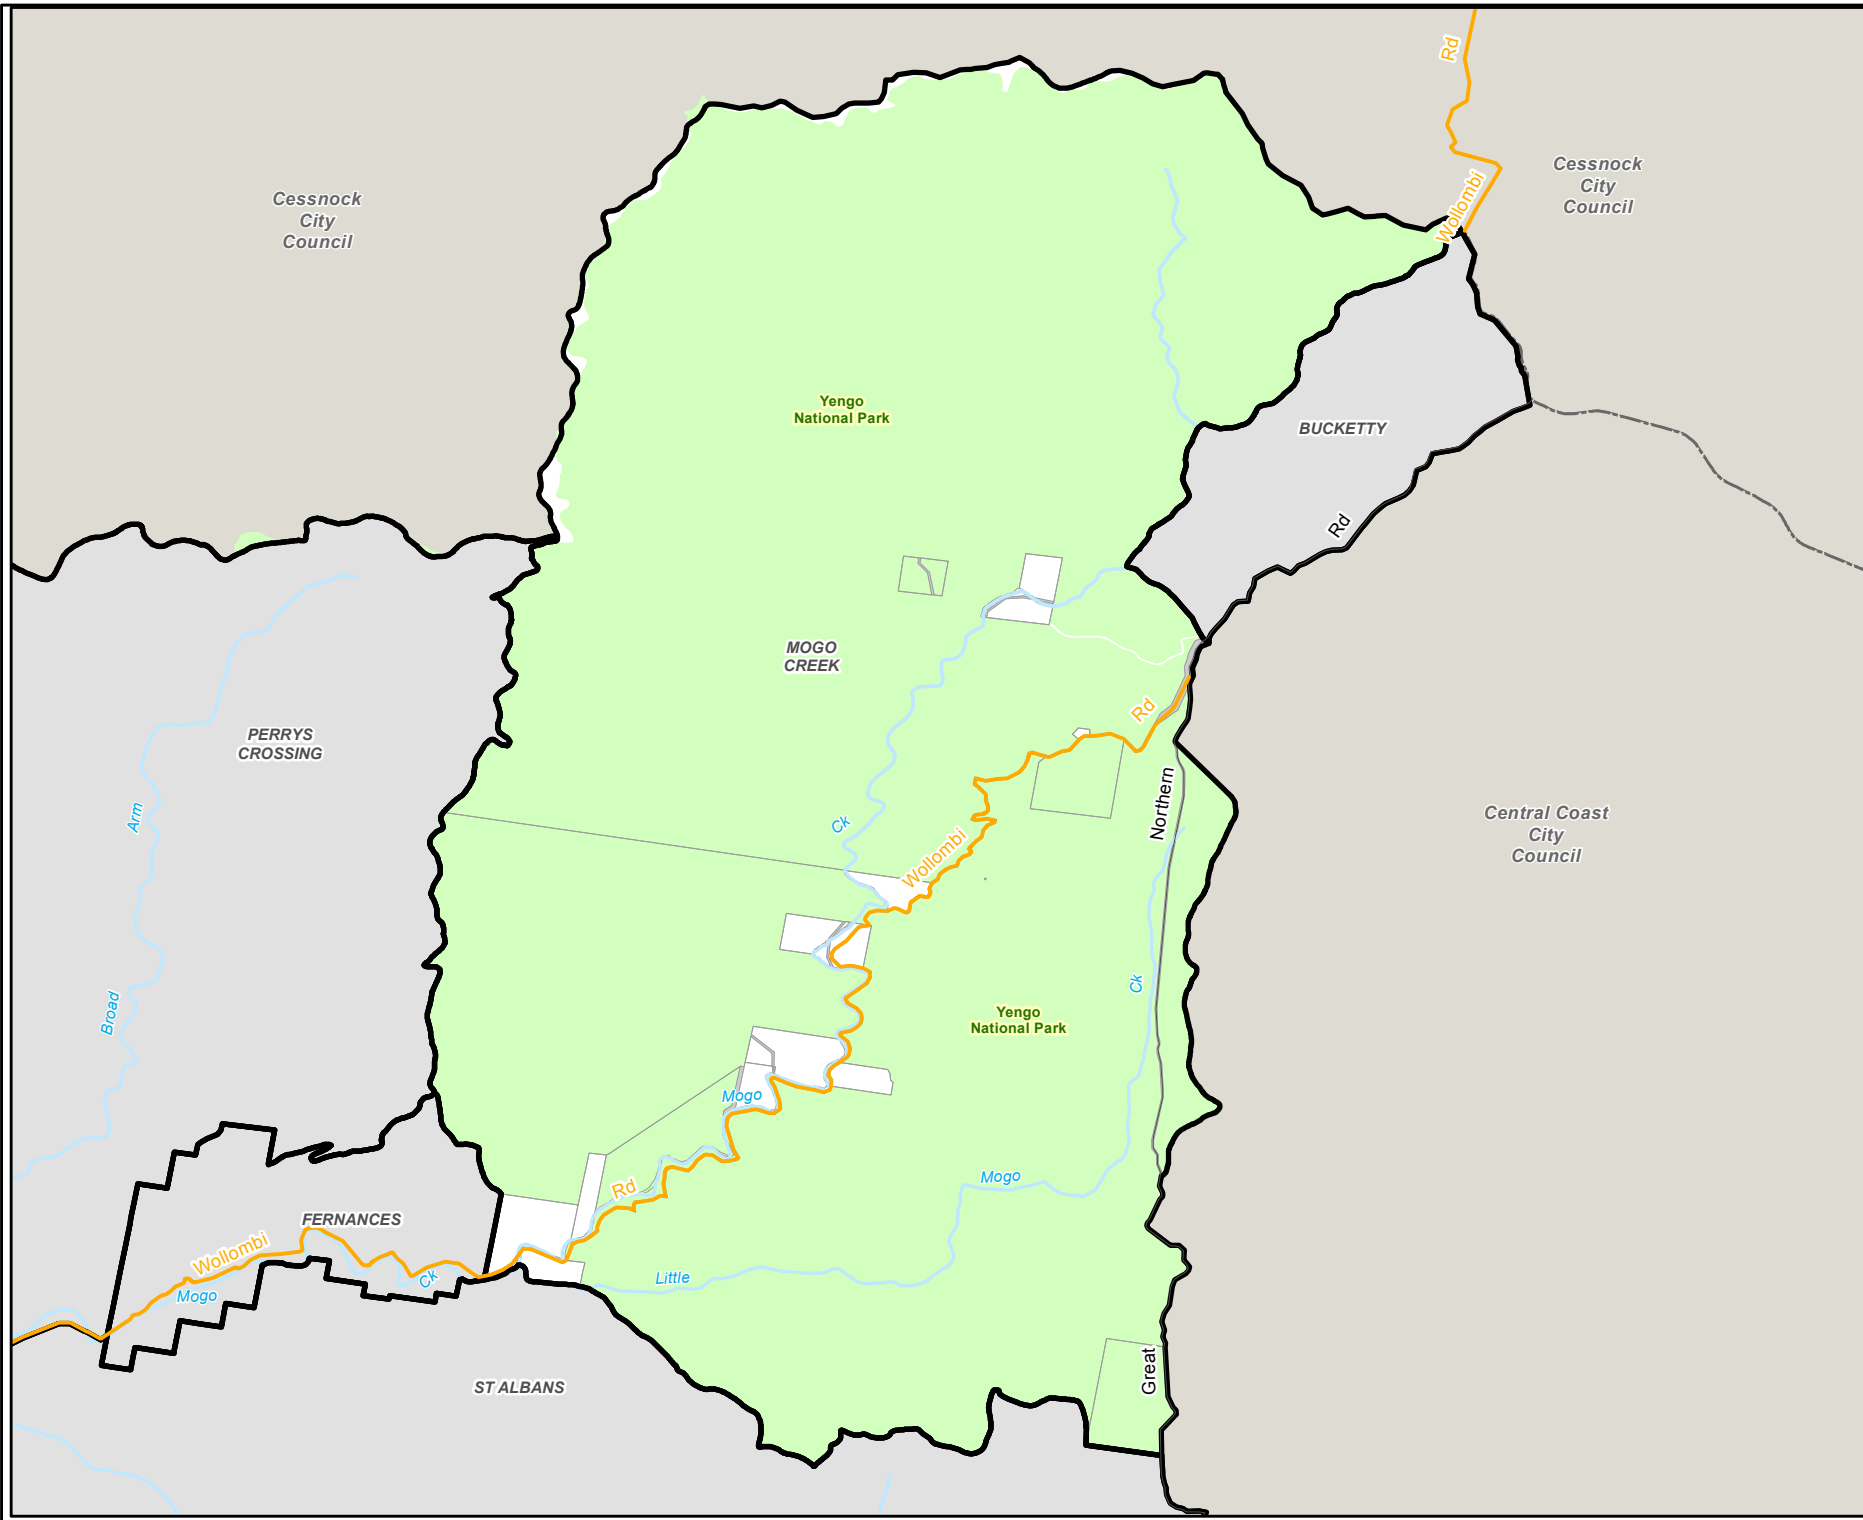

Hawkesbury Suburbs

Mogo Creek NSW 2775

Legend

- Bushfire Stations
- Playgrounds
- Schools
- Train Stations
- Rail Line
- Local Roads
- Regional Roads
- Main Roads
- Creeks & Rivers
- Land Parcels
- Parks & Reserves
- National Parks
- Road Reserve
- Suburbs

1:85,000 @ A4

Date: 30/03/2017