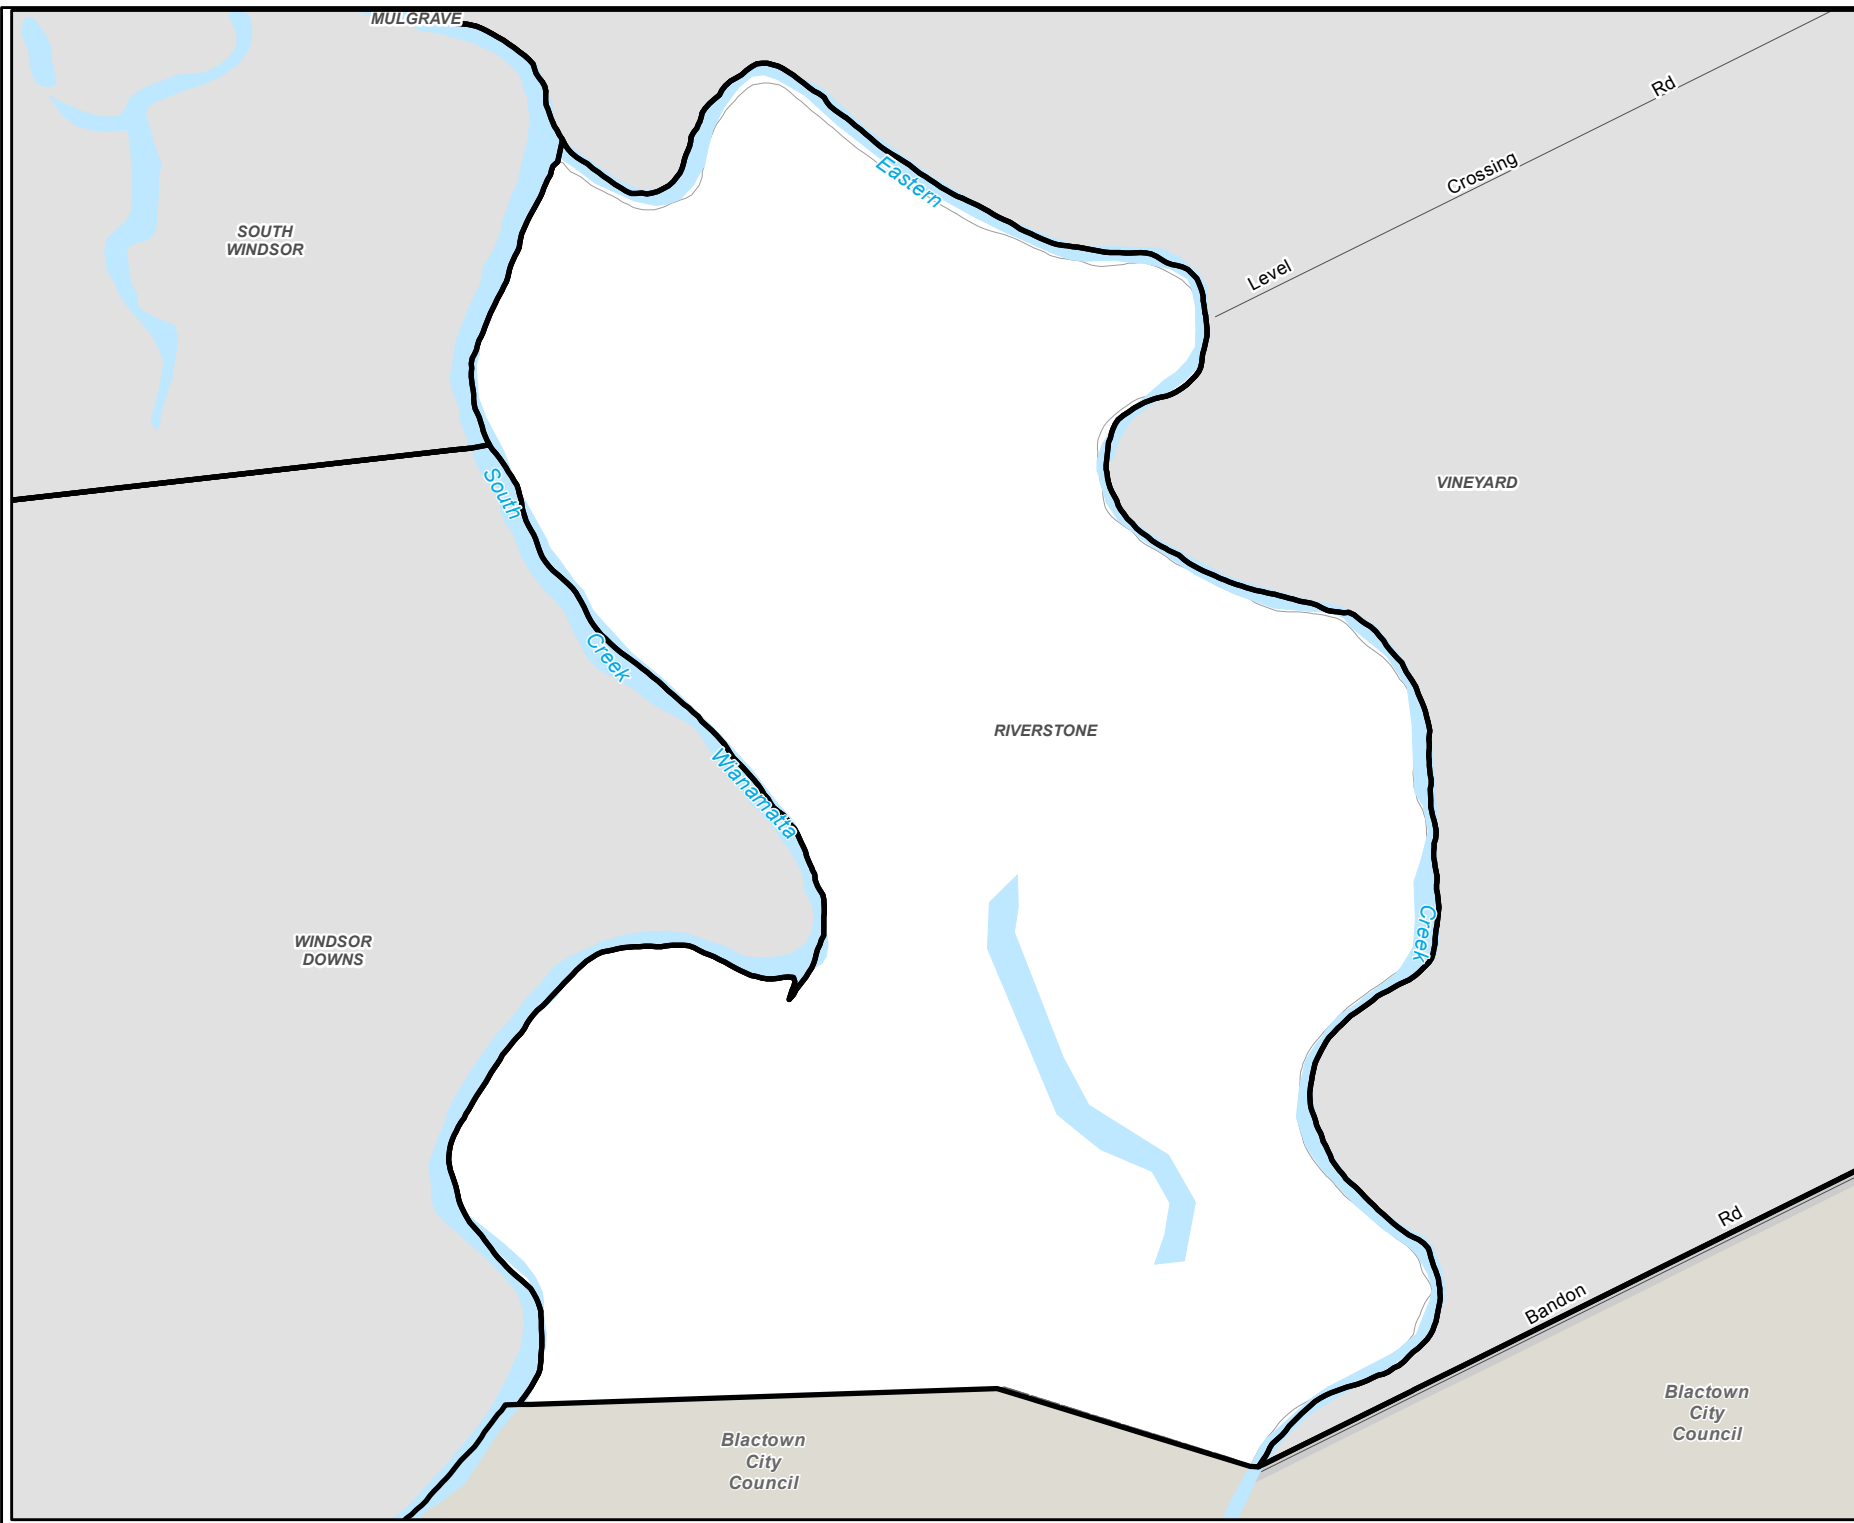

Hawkesbury Suburbs

Riverstone NSW 2765

Legend

- Bushfire Stations
- Playgrounds
- Schools
- Train Stations
- Rail Line
- Local Roads
- Regional Roads
- Main Roads
- Creeks & Rivers
- Land Parcels
- Parks & Reserves
- National Parks
- Road Reserve
- Suburbs

0 75 150 300
Metres

1:9,000 @ A4

Date: 30/03/2017

Blactown
City
Council

Blactown
City
Council