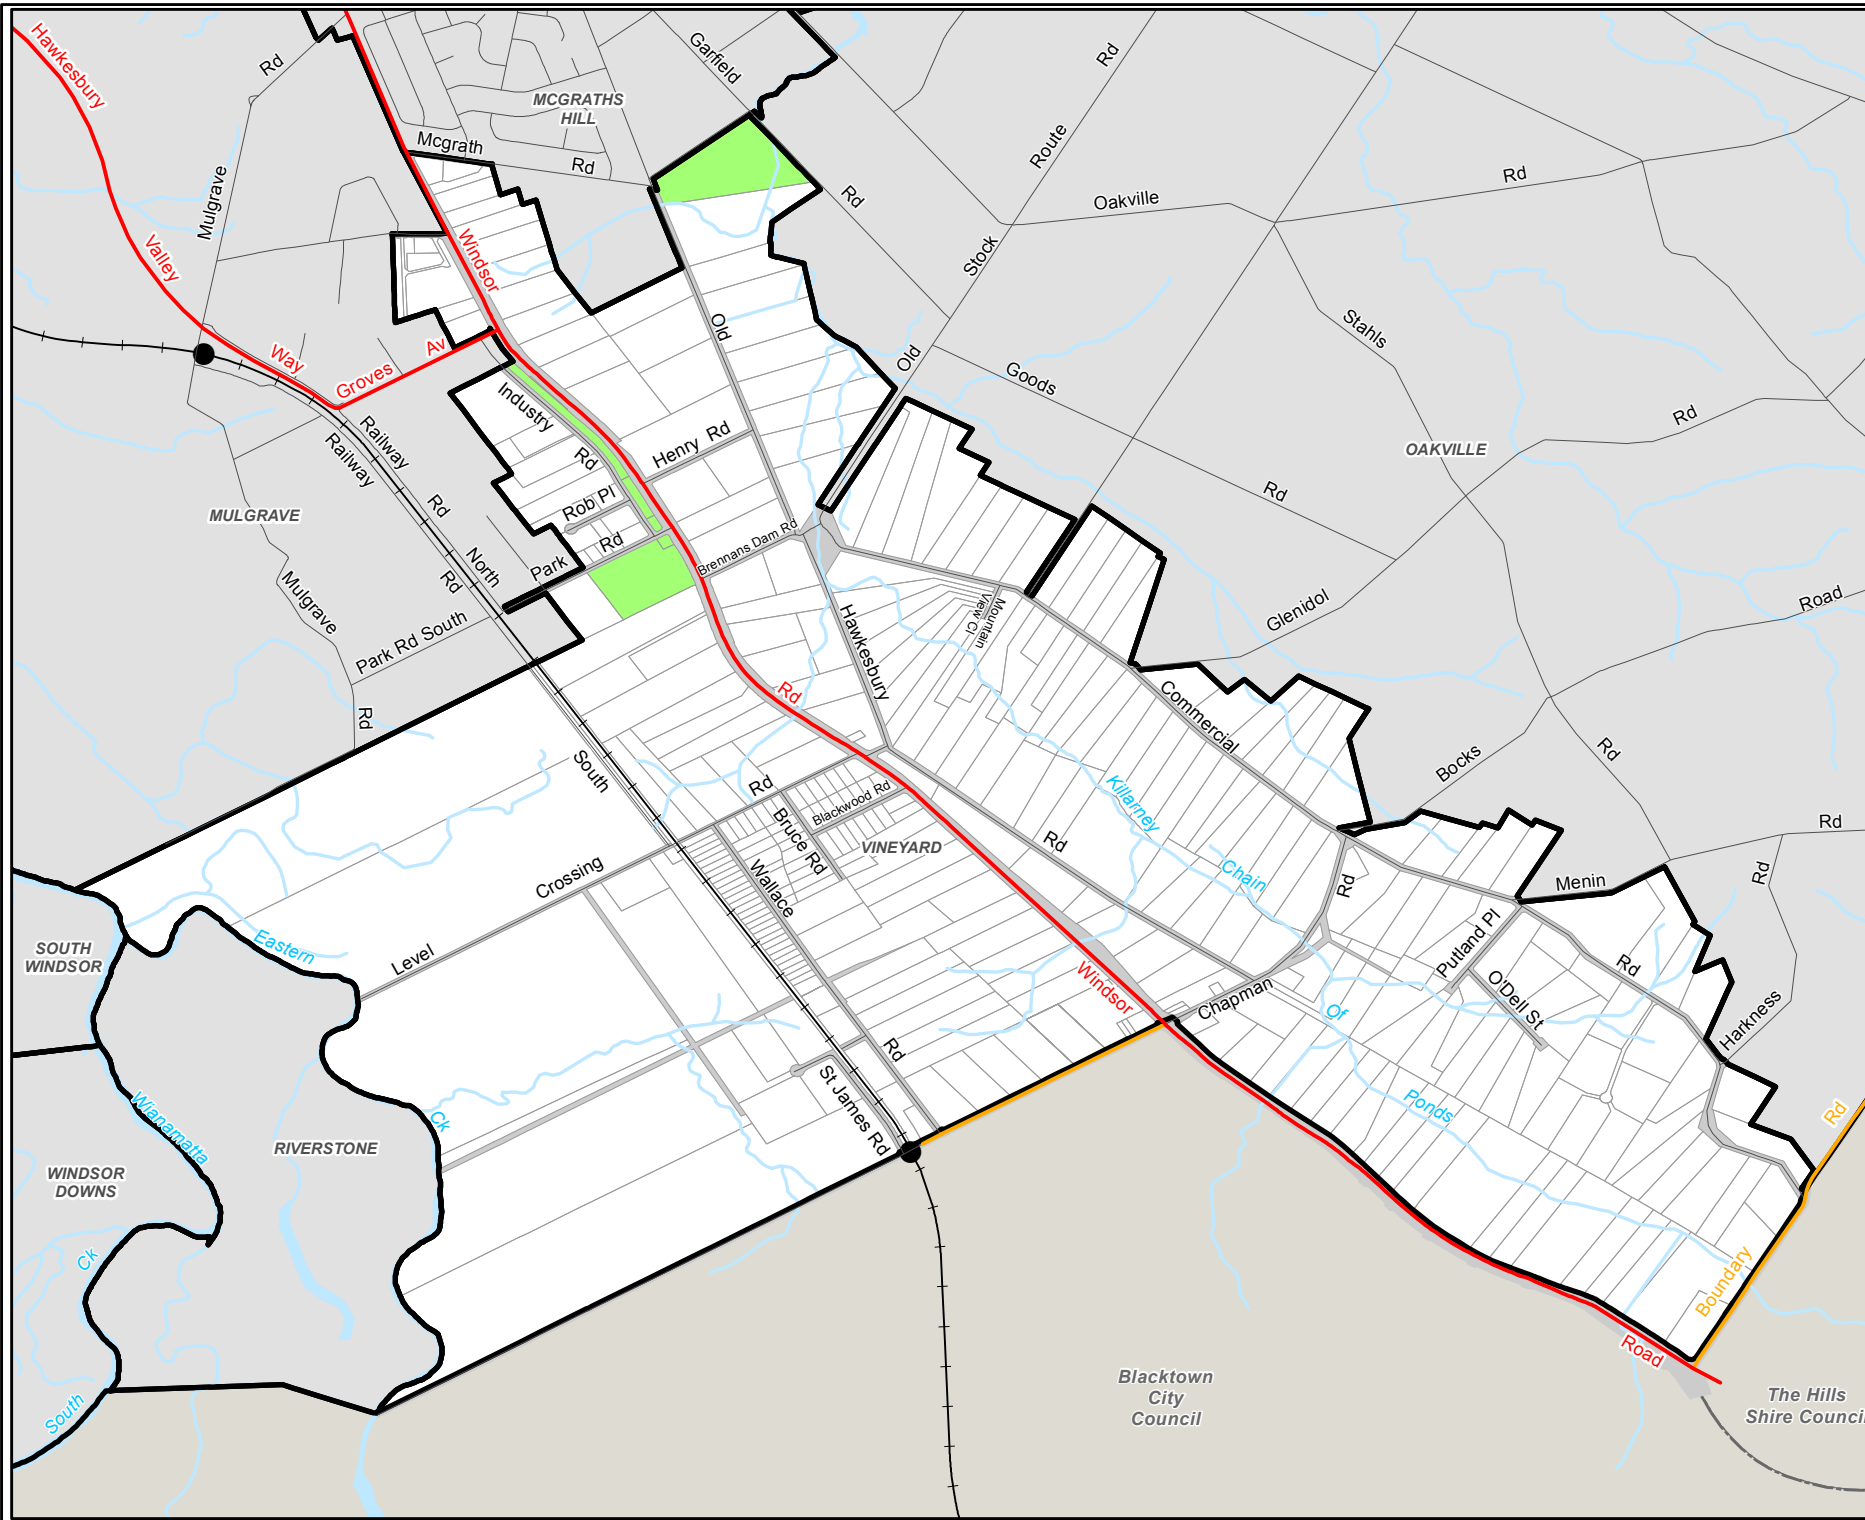

Hawkesbury Suburbs

Vineyard NSW 2765

Legend

- Bushfire Stations
- Playgrounds
- Schools
- Train Stations
- Rail Line
- Local Roads
- Regional Roads
- Main Roads
- Creeks & Rivers
- Land Parcels
- Parks & Reserves
- National Parks
- Road Reserve
- Suburbs

1:25,000 @ A4

Date: 30/03/2017

Blacktown City Council

The Hills Shire Council