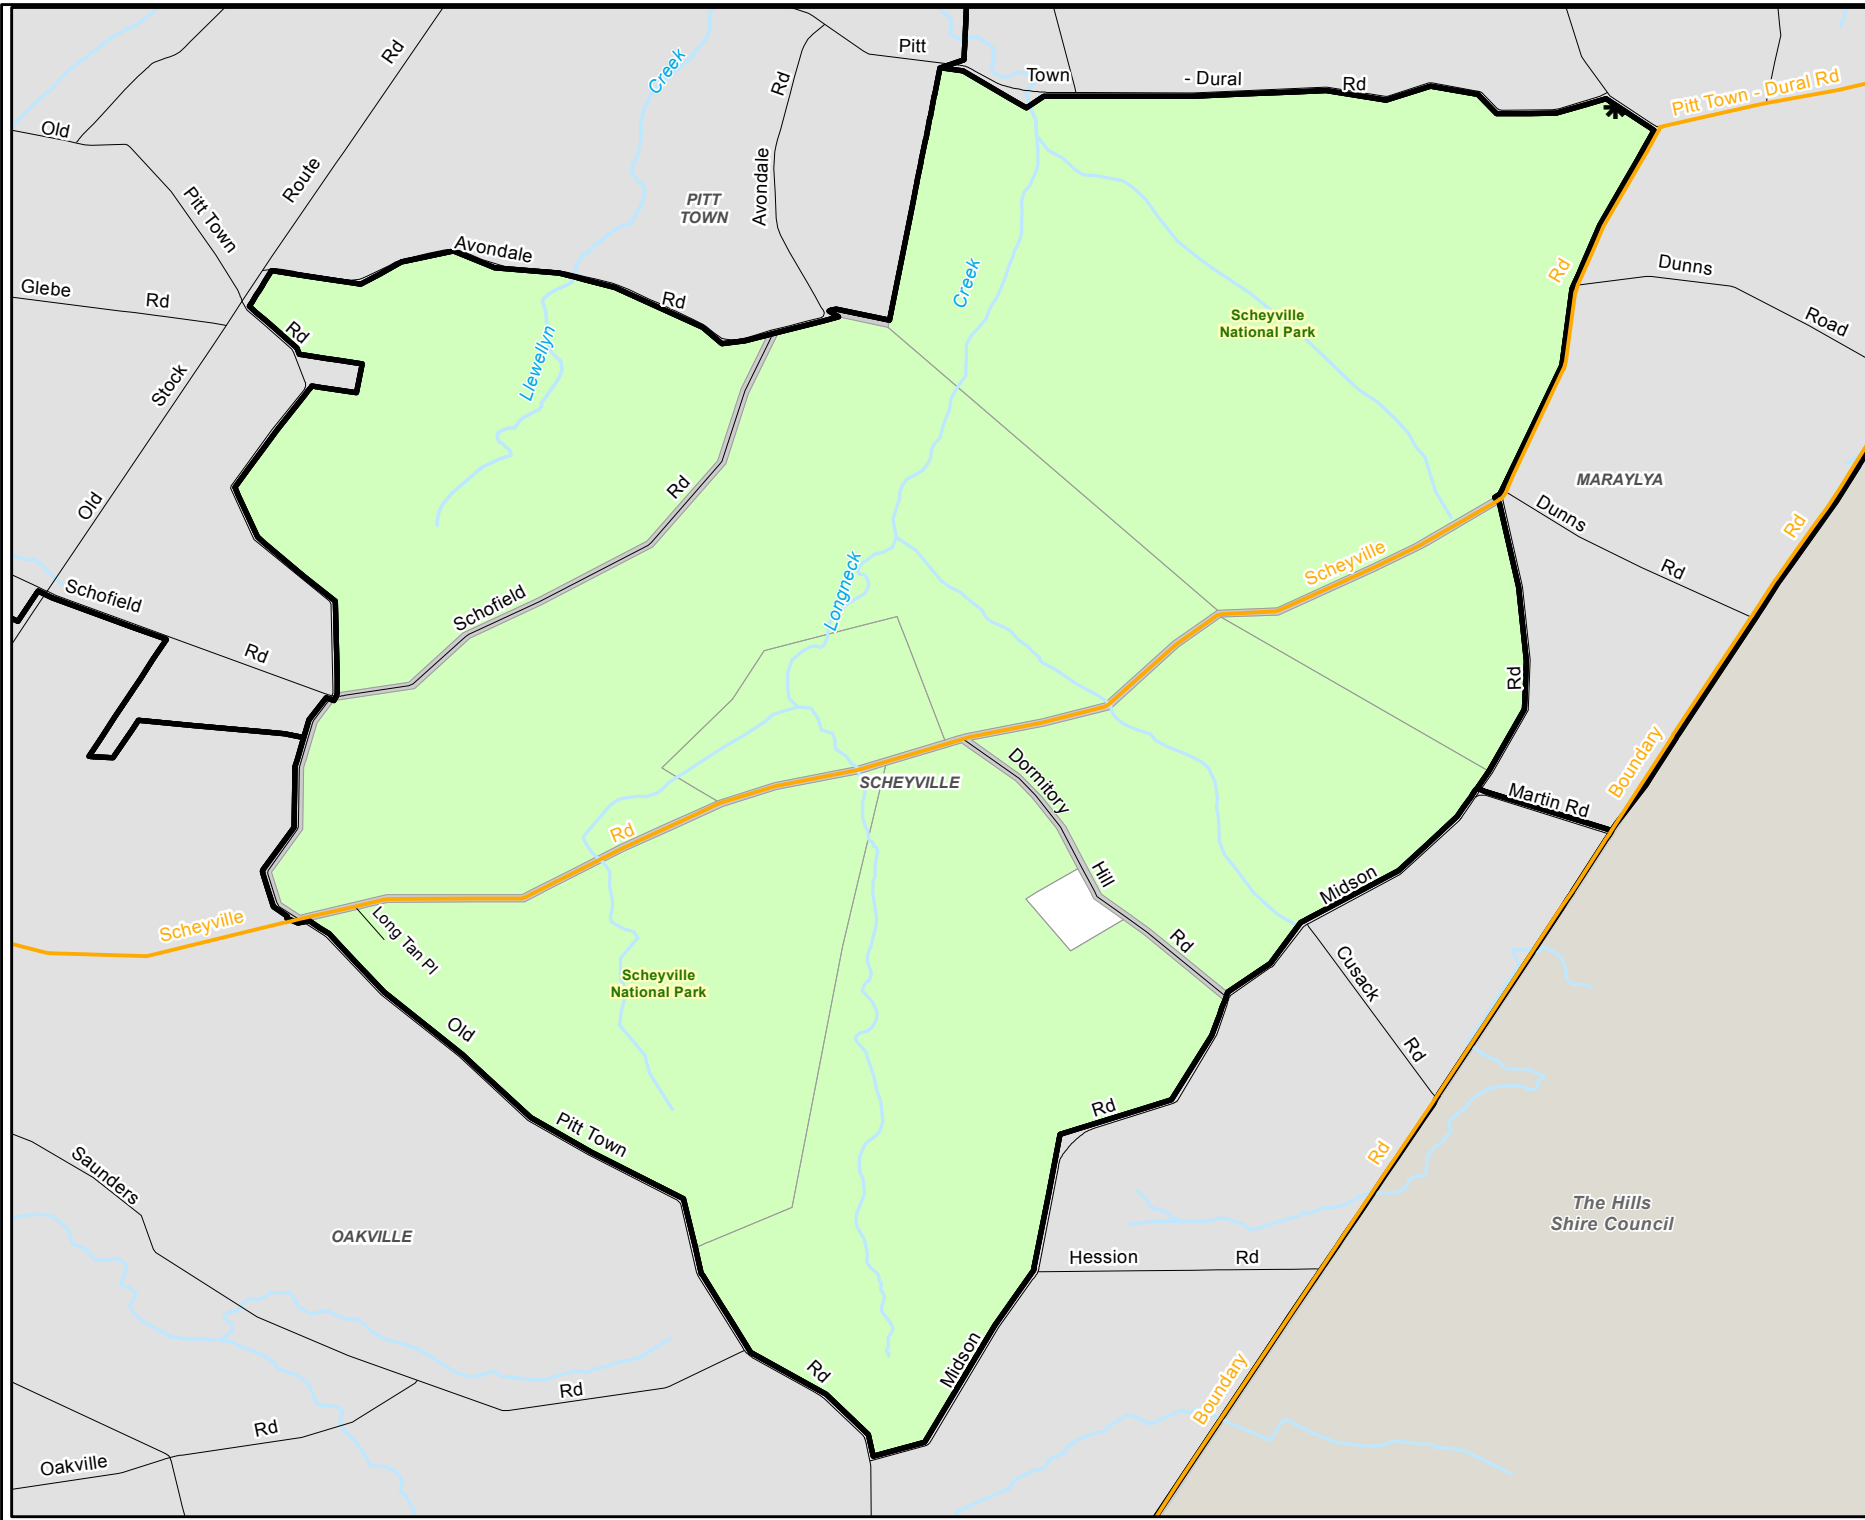

Hawkesbury Suburbs

Scheyville NSW 2756

Legend

- Bushfire Stations
- Playgrounds
- Schools
- Train Stations
- Rail Line
- Local Roads
- Regional Roads
- Main Roads
- Creeks & Rivers
- Land Parcels
- Parks & Reserves
- National Parks
- Road Reserve
- Suburbs

Date: 30/03/2017