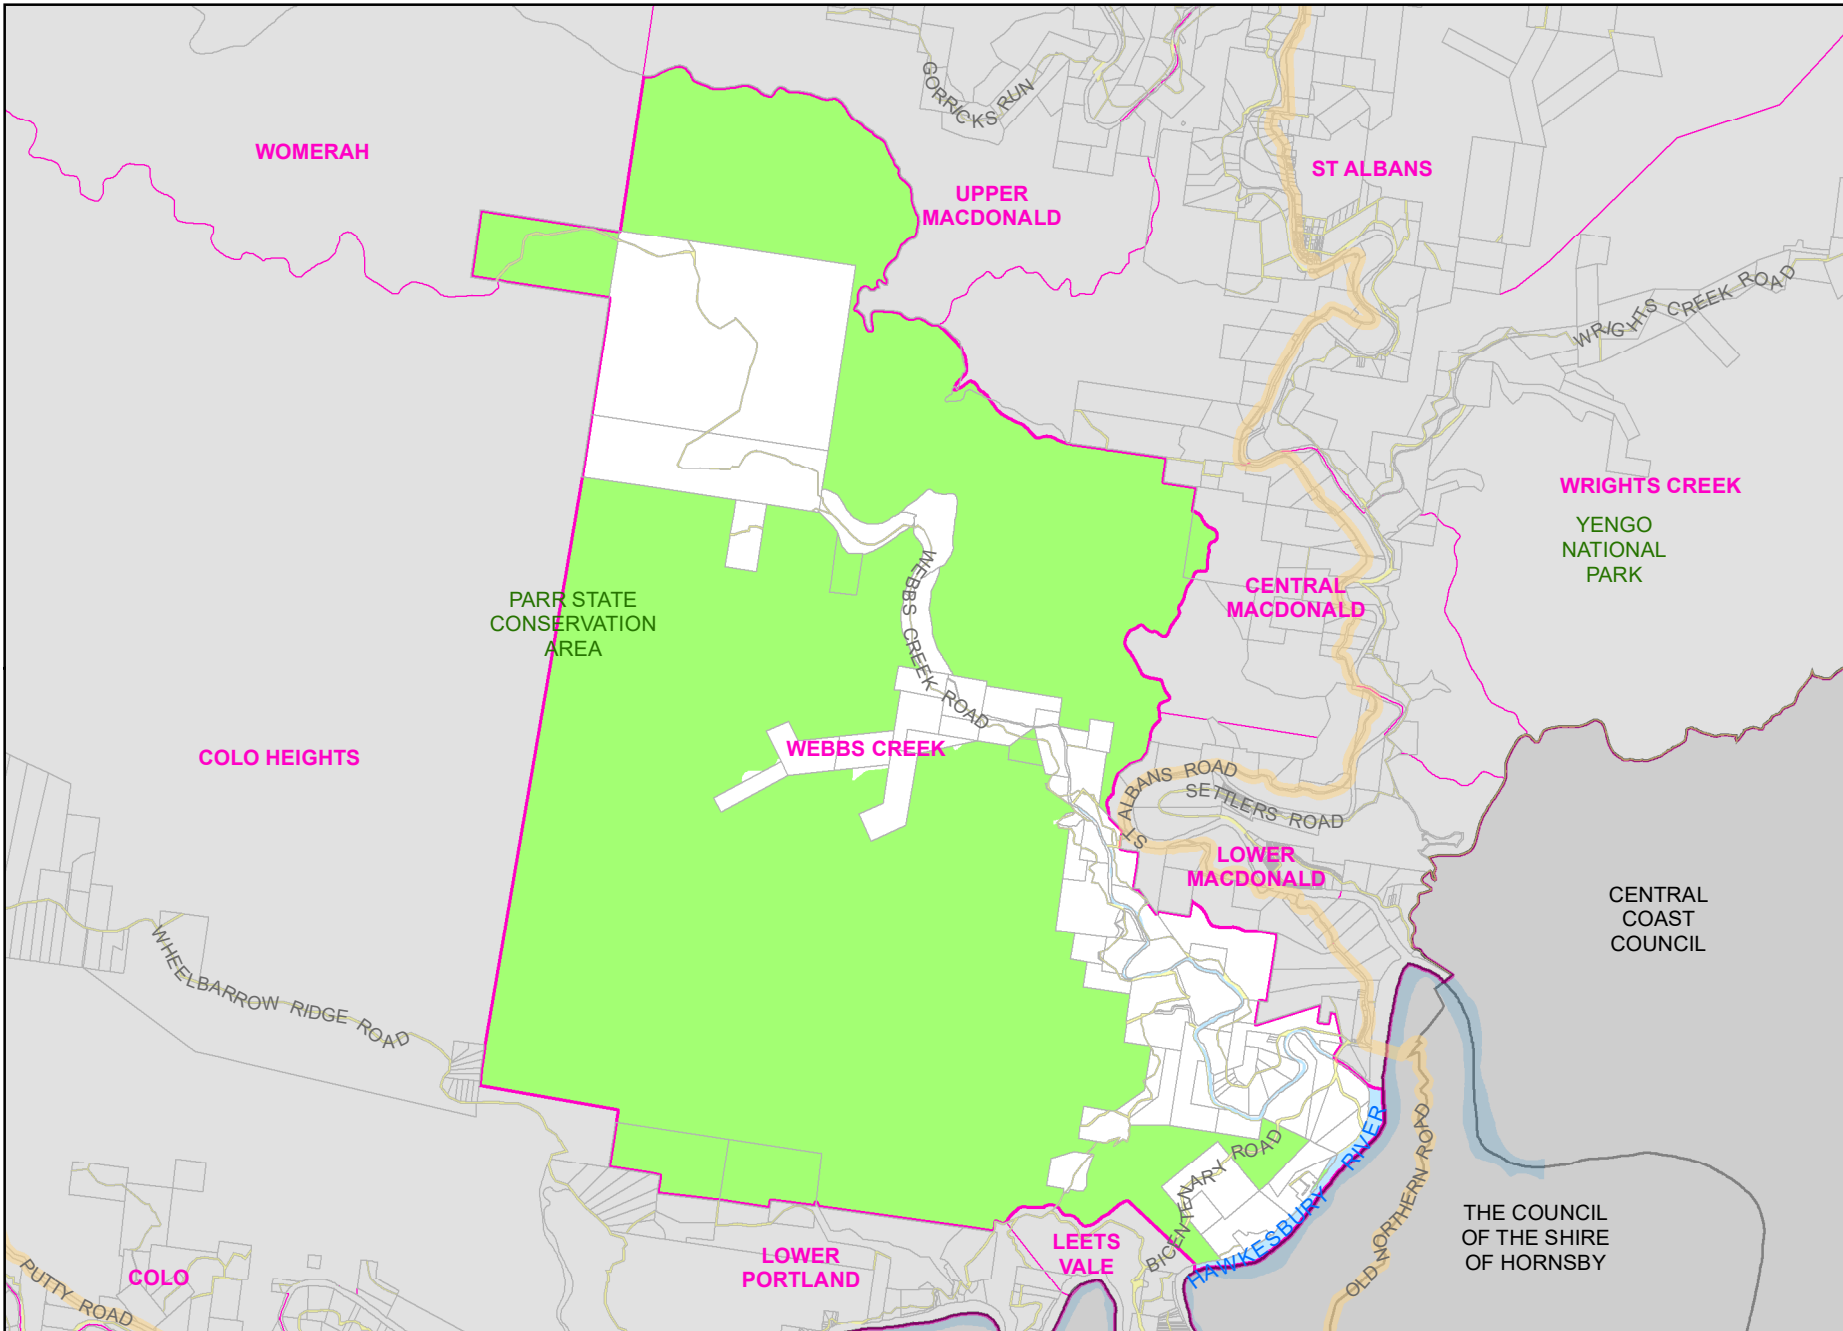

HAWKESBURY CITY COUNCIL

PO Box 146, Windsor NSW 2756
Website: www.hawkesbury.nsw.gov.au
Email: council@hawkesbury.nsw.gov.au
Hours: Monday to Friday 8.30am - 5pm
Phone: (02) 4560 4444