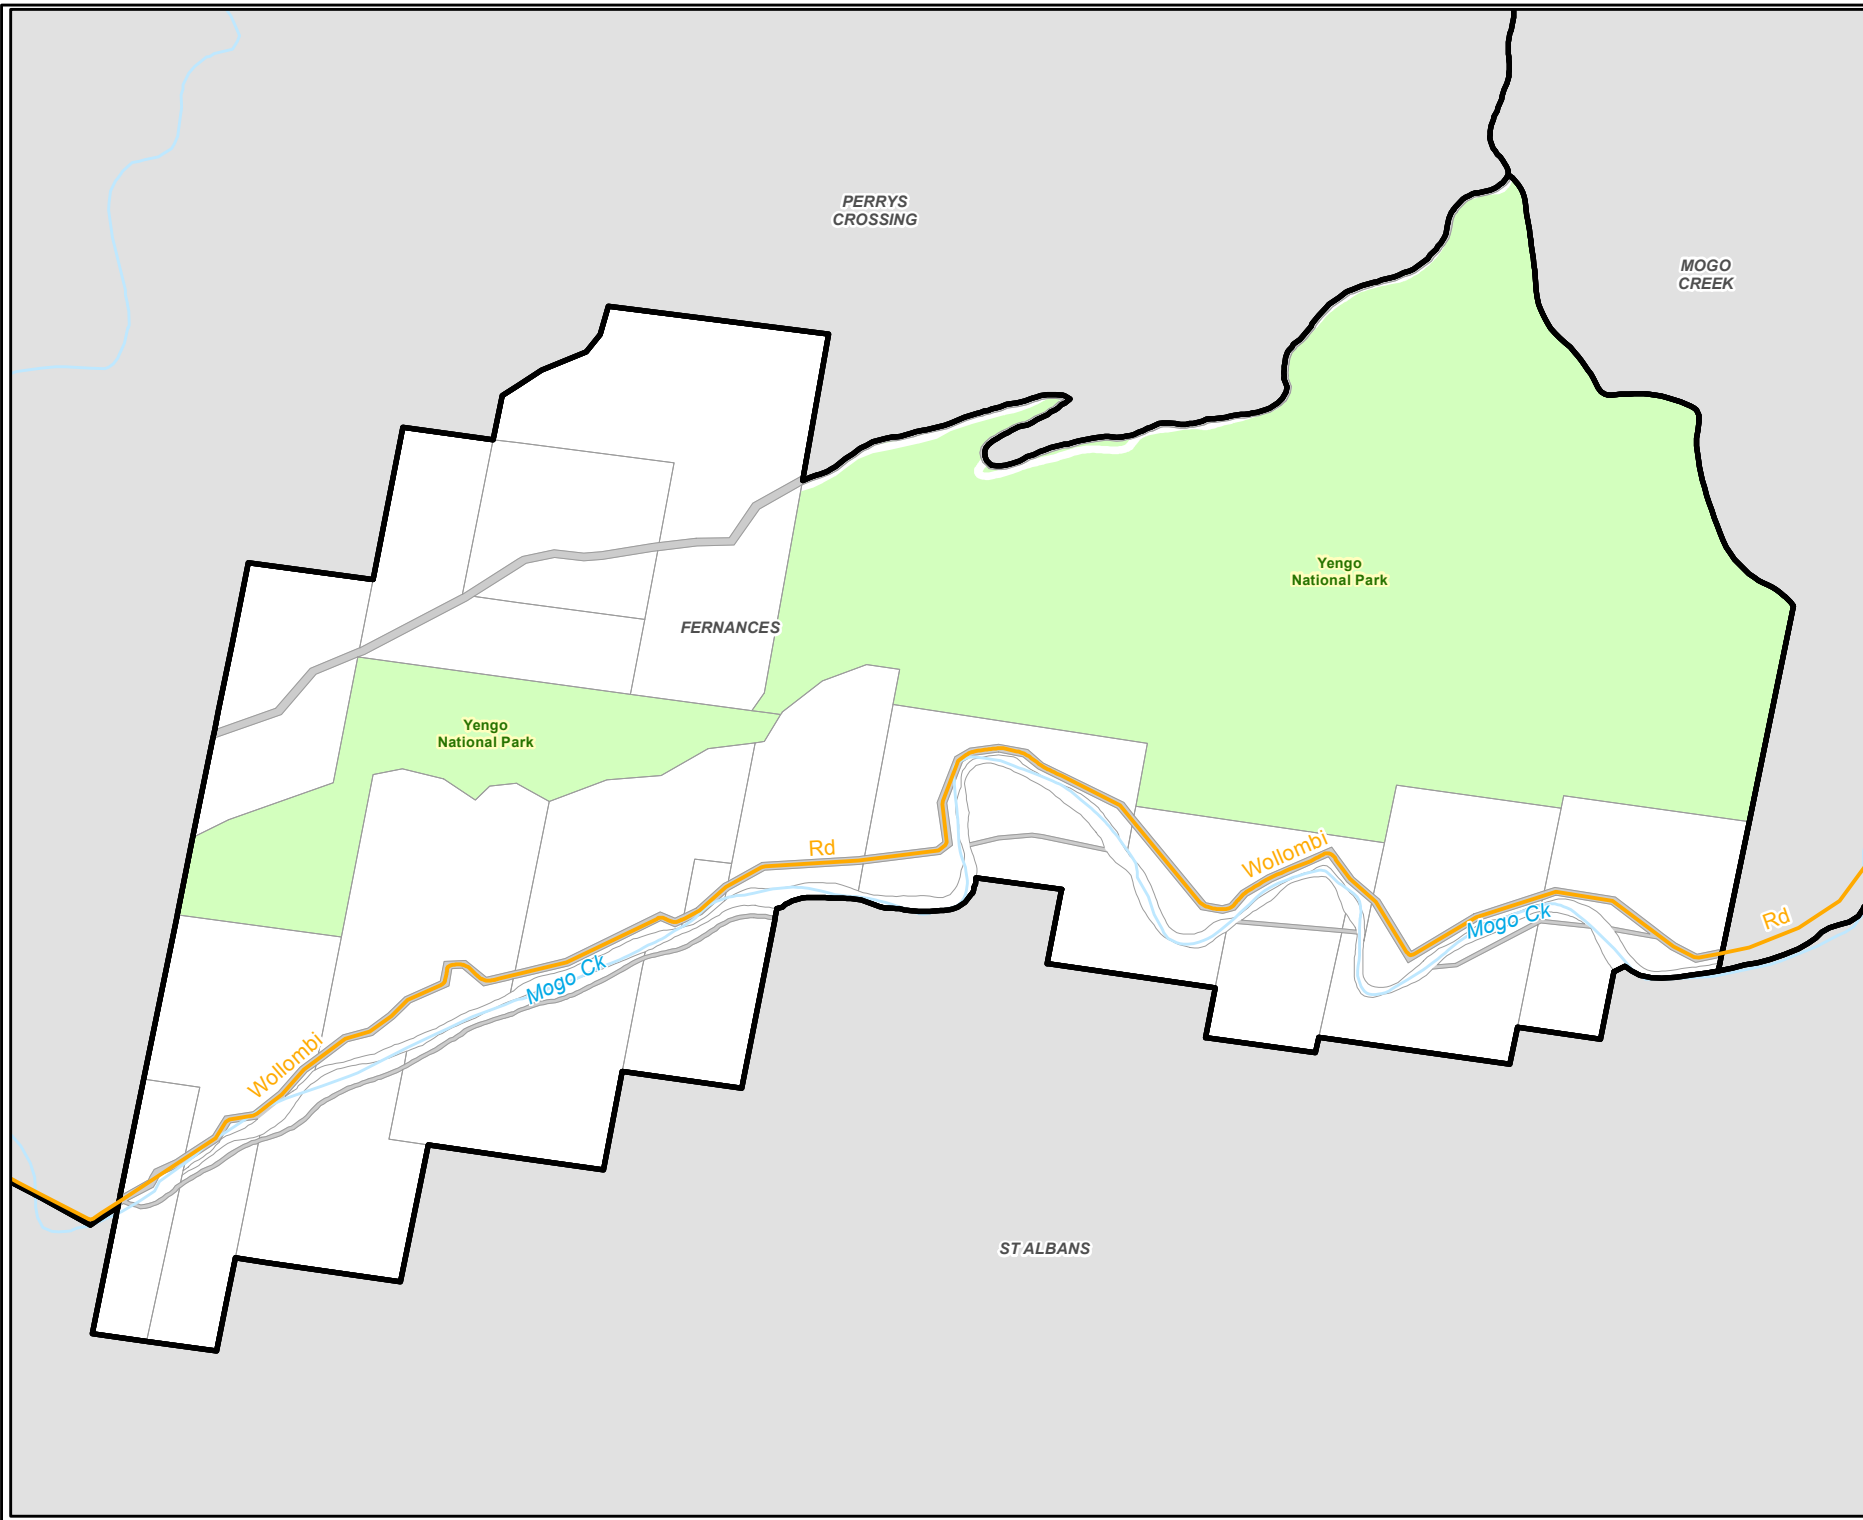

Hawkesbury Suburbs

Fernances NSW 2775

Legend

- Bushfire Stations
- Playgrounds
- ▲ Schools
- Train Stations
- Rail Line
- Local Roads
- Regional Roads
- Main Roads
- Creeks & Rivers
- Land Parcels
- Parks & Reserves
- National Parks
- Road Reserve
- Suburbs

Date: 30/03/2017