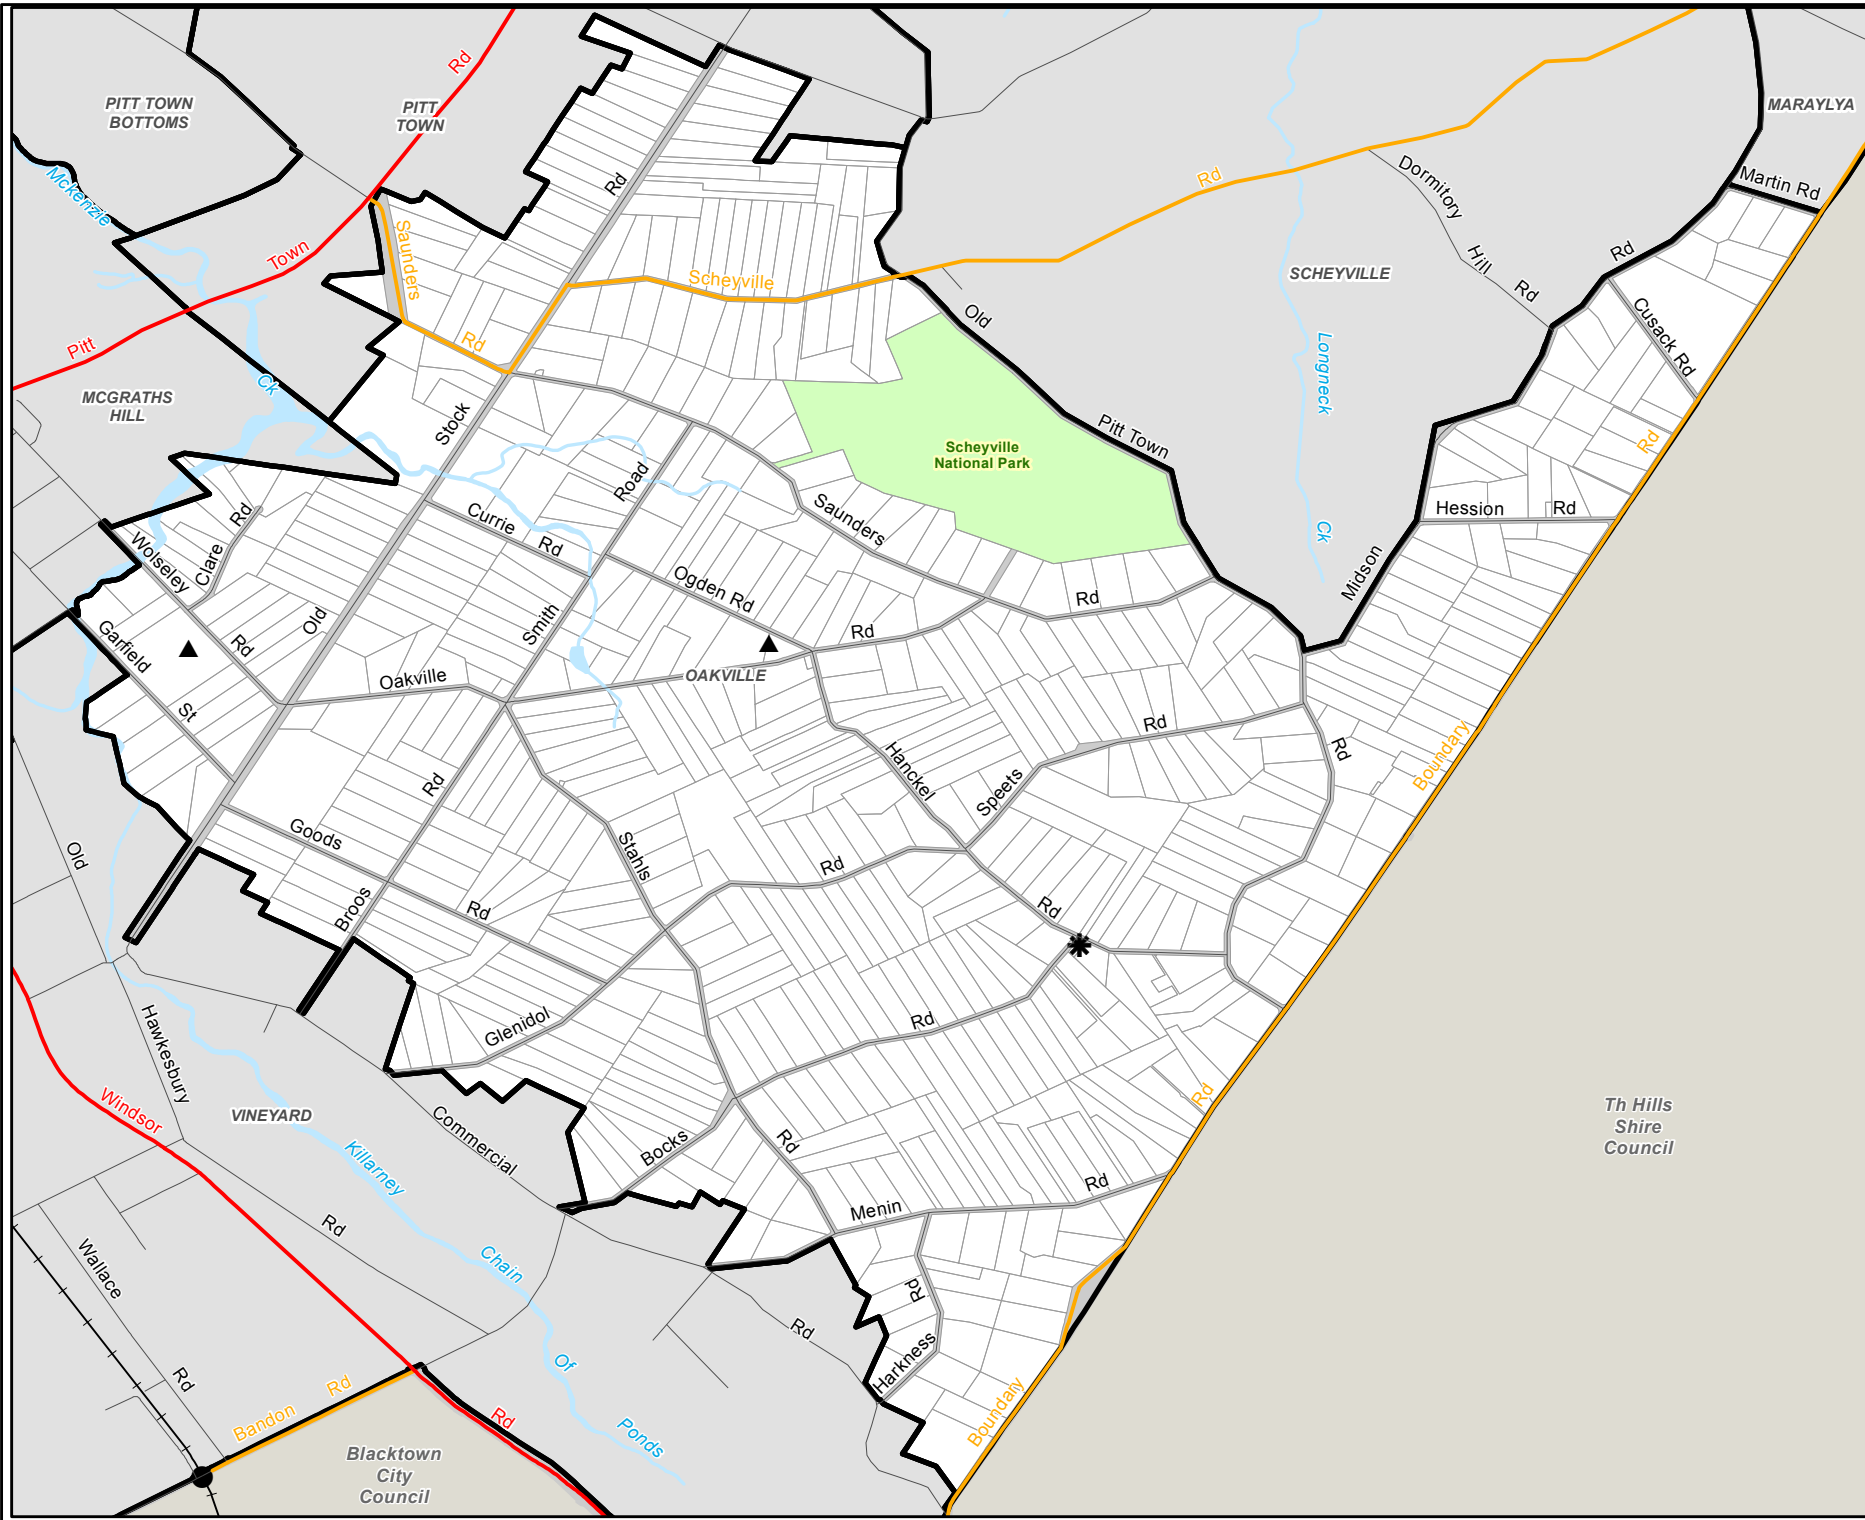

Hawkesbury Suburbs

Oakville NSW 2765

Legend

- Bushfire Stations
- Playgrounds
- Schools
- Train Stations
- Rail Line
- Local Roads
- Regional Roads
- Main Roads
- Creeks & Rivers
- Land Parcels
- Parks & Reserves
- National Parks
- Road Reserve
- Suburbs

Th Hills Shire Council

1:30,000 @ A4

Date: 30/03/2017