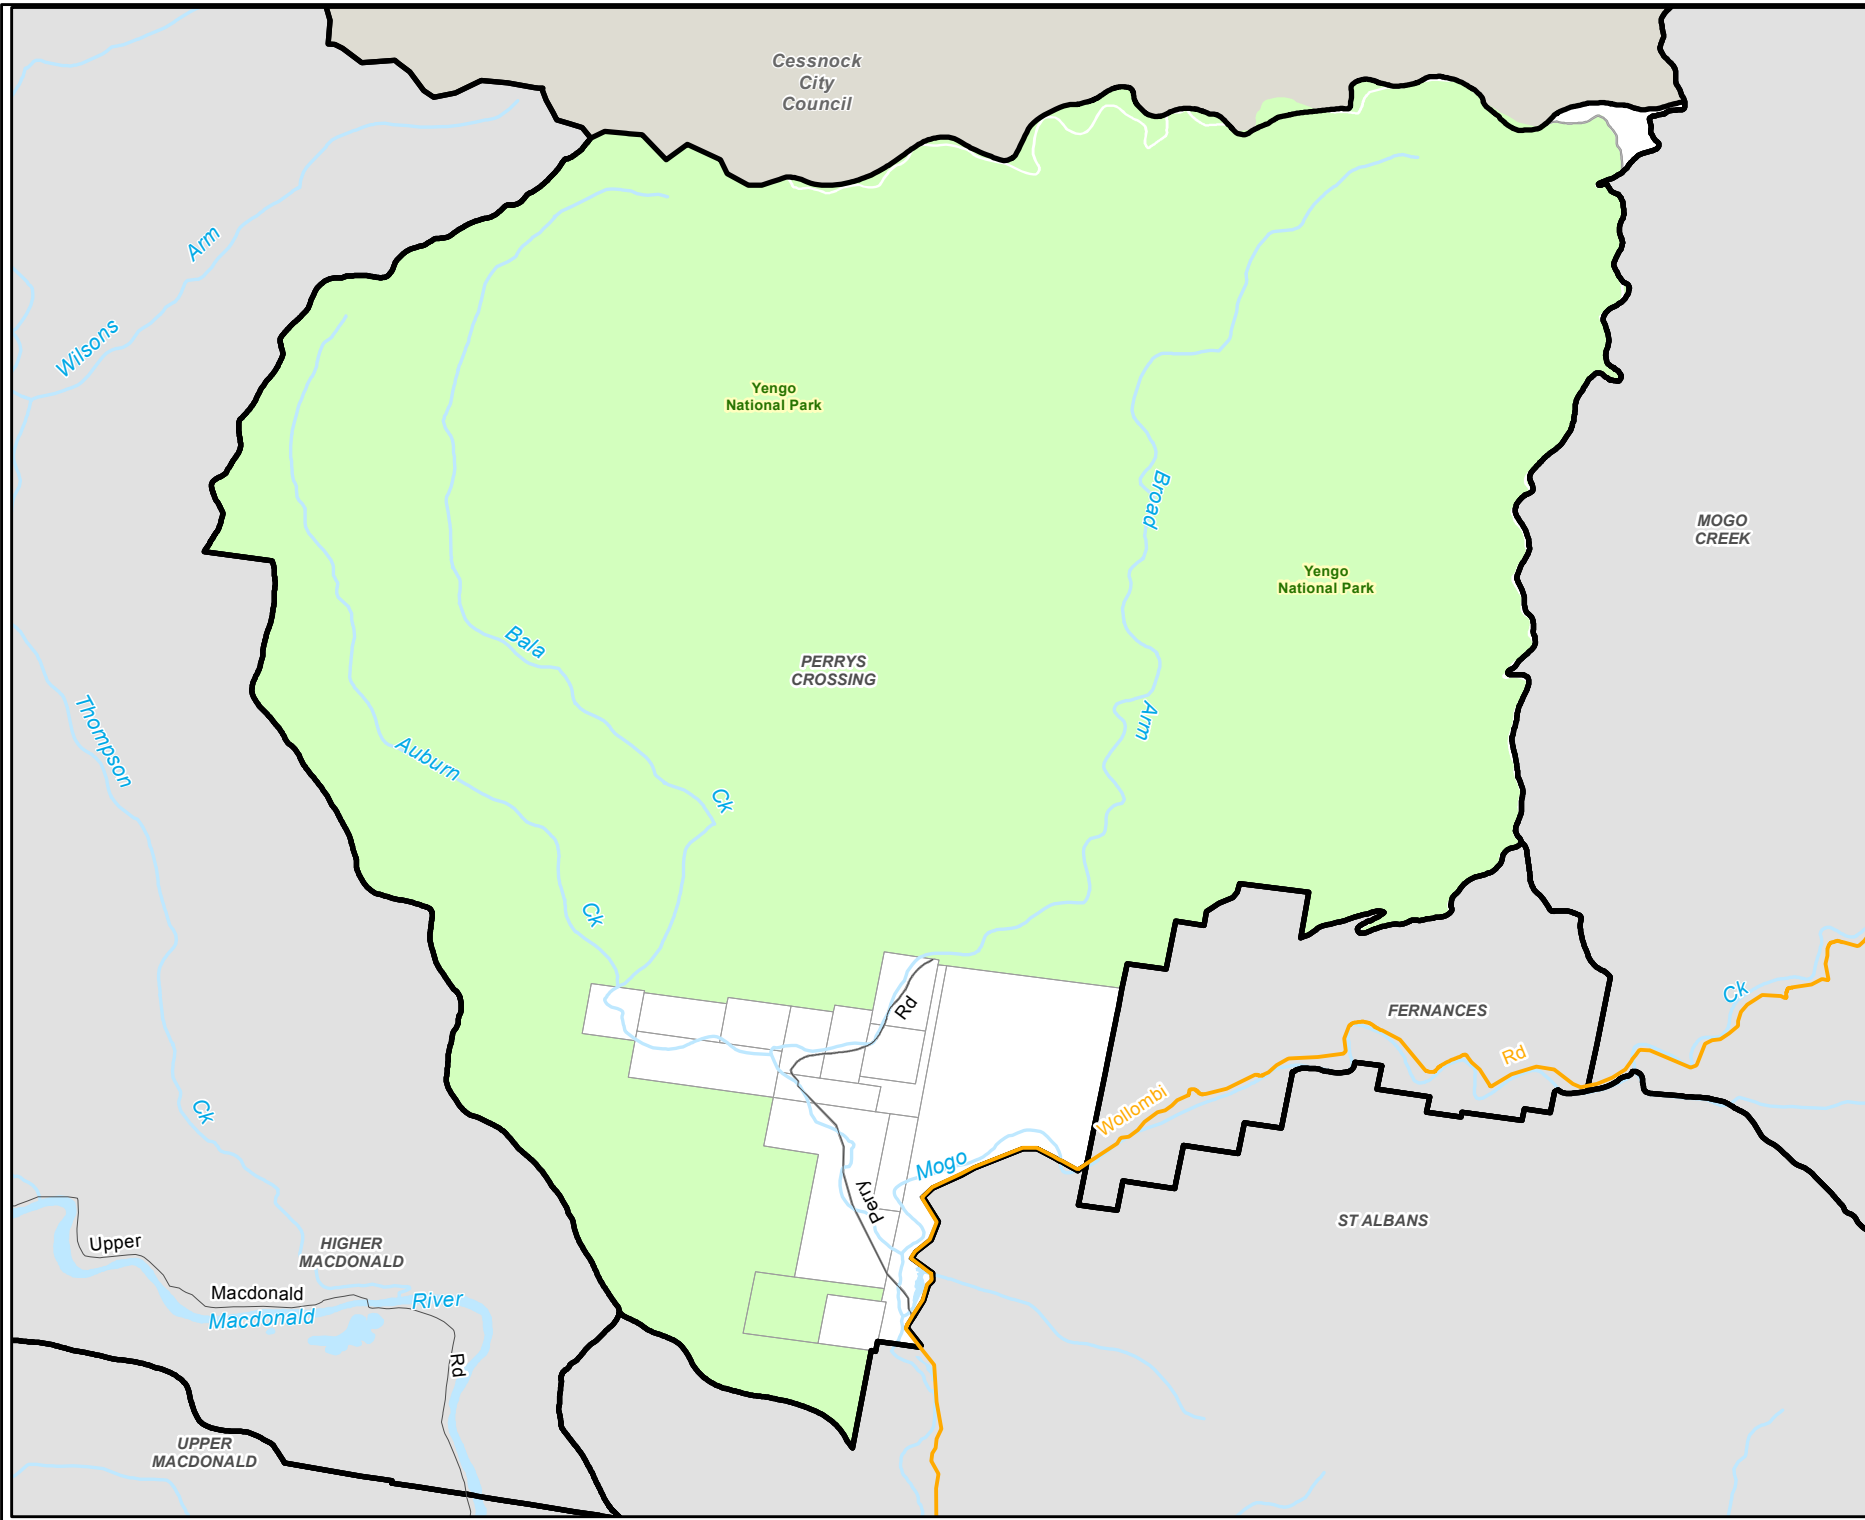

Hawkesbury Suburbs

Perrys Crossing NSW 2775

Legend

- Bushfire Stations
- Playgrounds
- Schools
- Train Stations
- Rail Line
- Local Roads
- Regional Roads
- Main Roads
- Creeks & Rivers
- Land Parcels
- Parks & Reserves
- National Parks
- Road Reserve
- Suburbs

1:64,000 @ A4

Date: 30/03/2017