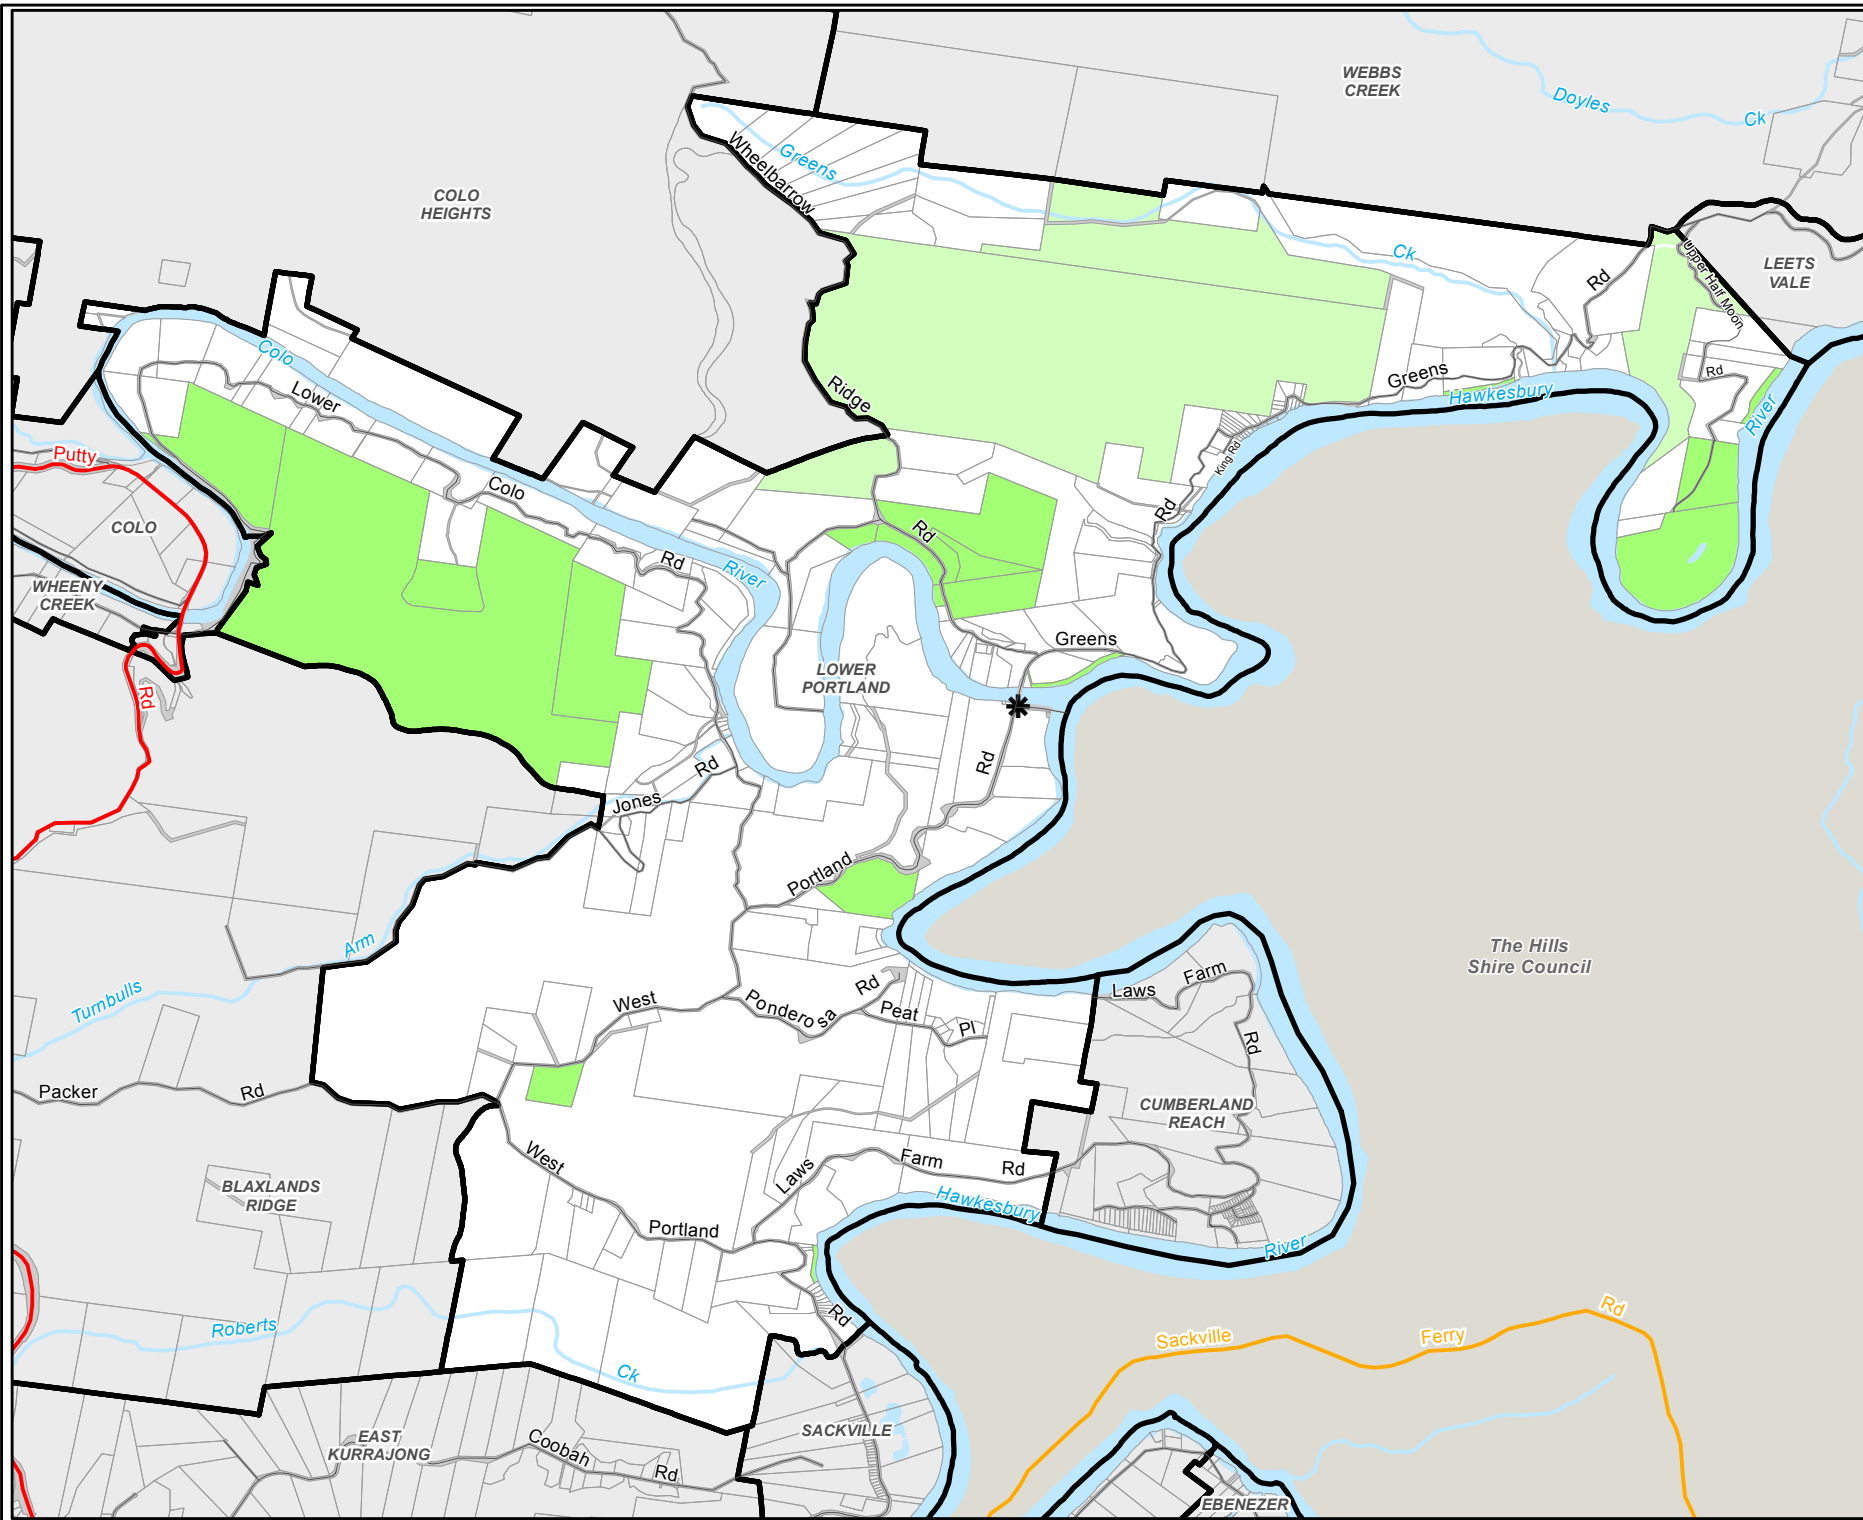

Hawkesbury Suburbs

Lower Portland NSW 2756

Legend

- Bushfire Stations
- Playgrounds
- Schools
- Train Stations
- Rail Line
- Local Roads
- Regional Roads
- Main Roads
- Creeks & Rivers
- Land Parcels
- Parks & Reserves
- National Parks
- Road Reserve
- Suburbs

Date: 30/03/2017