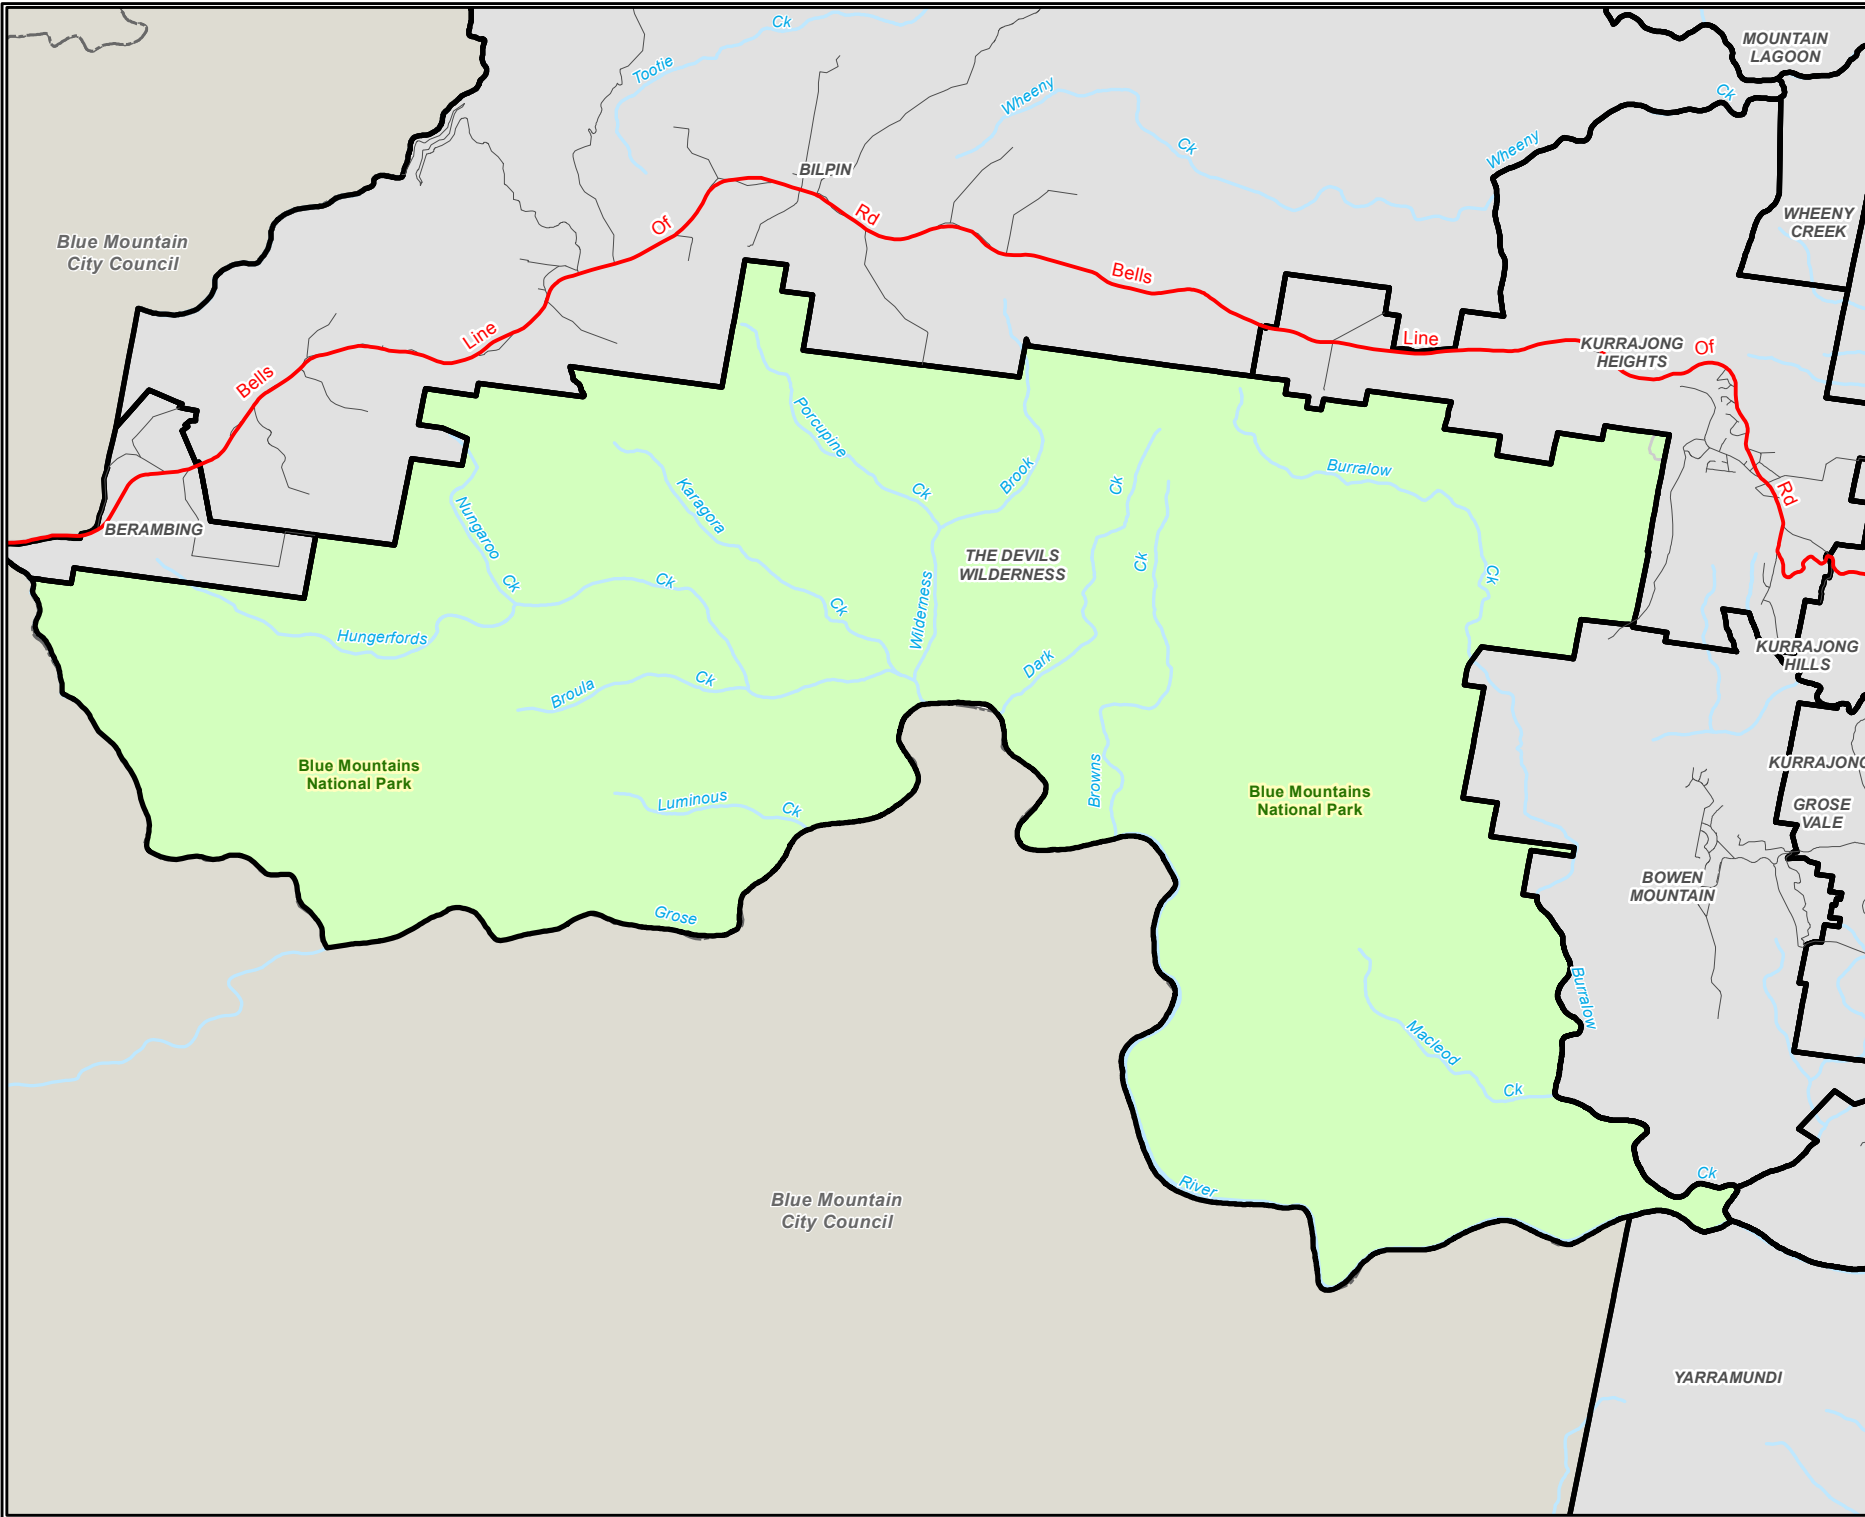

Hawkesbury Suburbs

The Devils Wilderness NSW 2758

Legend

- Bushfire Stations
- Playgrounds
- Schools
- Train Stations
- Rail Line
- Local Roads
- Regional Roads
- Main Roads
- Creeks & Rivers
- Land Parcels
- Parks & Reserves
- National Parks
- Road Reserve
- Suburbs

1:95,000 @ A4

Date: 30/03/2017