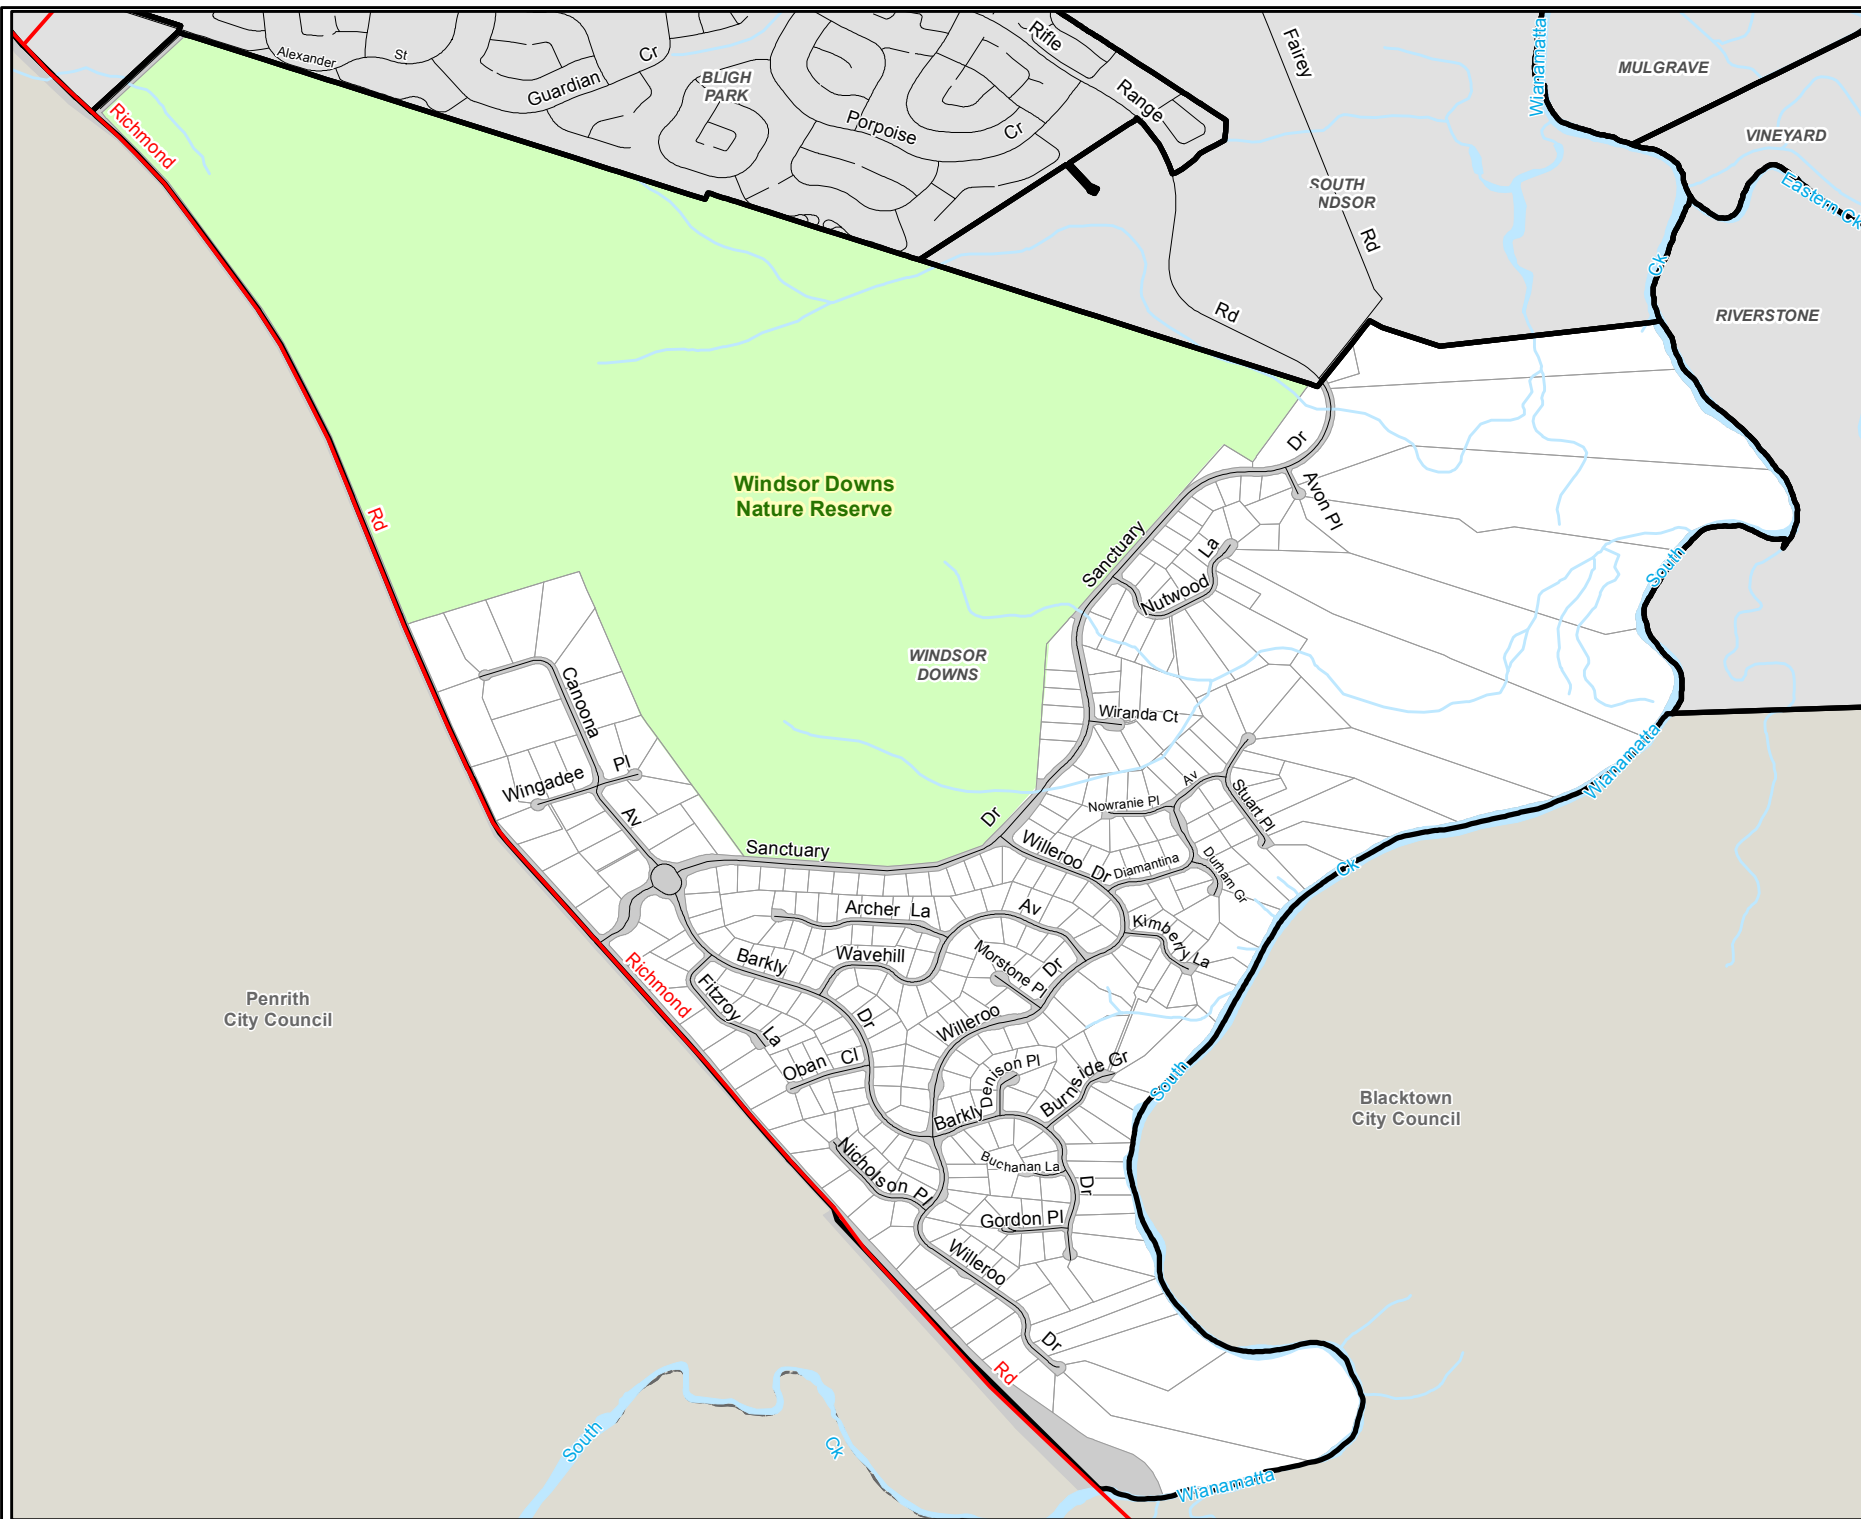

Hawkesbury Suburbs

Windsor Downs NSW 2756

1. **Legend**
2. Bushfire Stations
   - Playgrounds
   - Schools
   - Train Stations
   - Rail Line
   - Local Roads
   - Regional Roads
   - Main Roads
   - Creeks & Rivers
   - Land Parcels
   - Parks & Reserves
   - National Parks
   - Road Reserve
   - Suburbs

0 175 350 700
Metres

1:22,000 @ A4

Date: 30/03/2017

Penrith City Council

Blacktown City Council