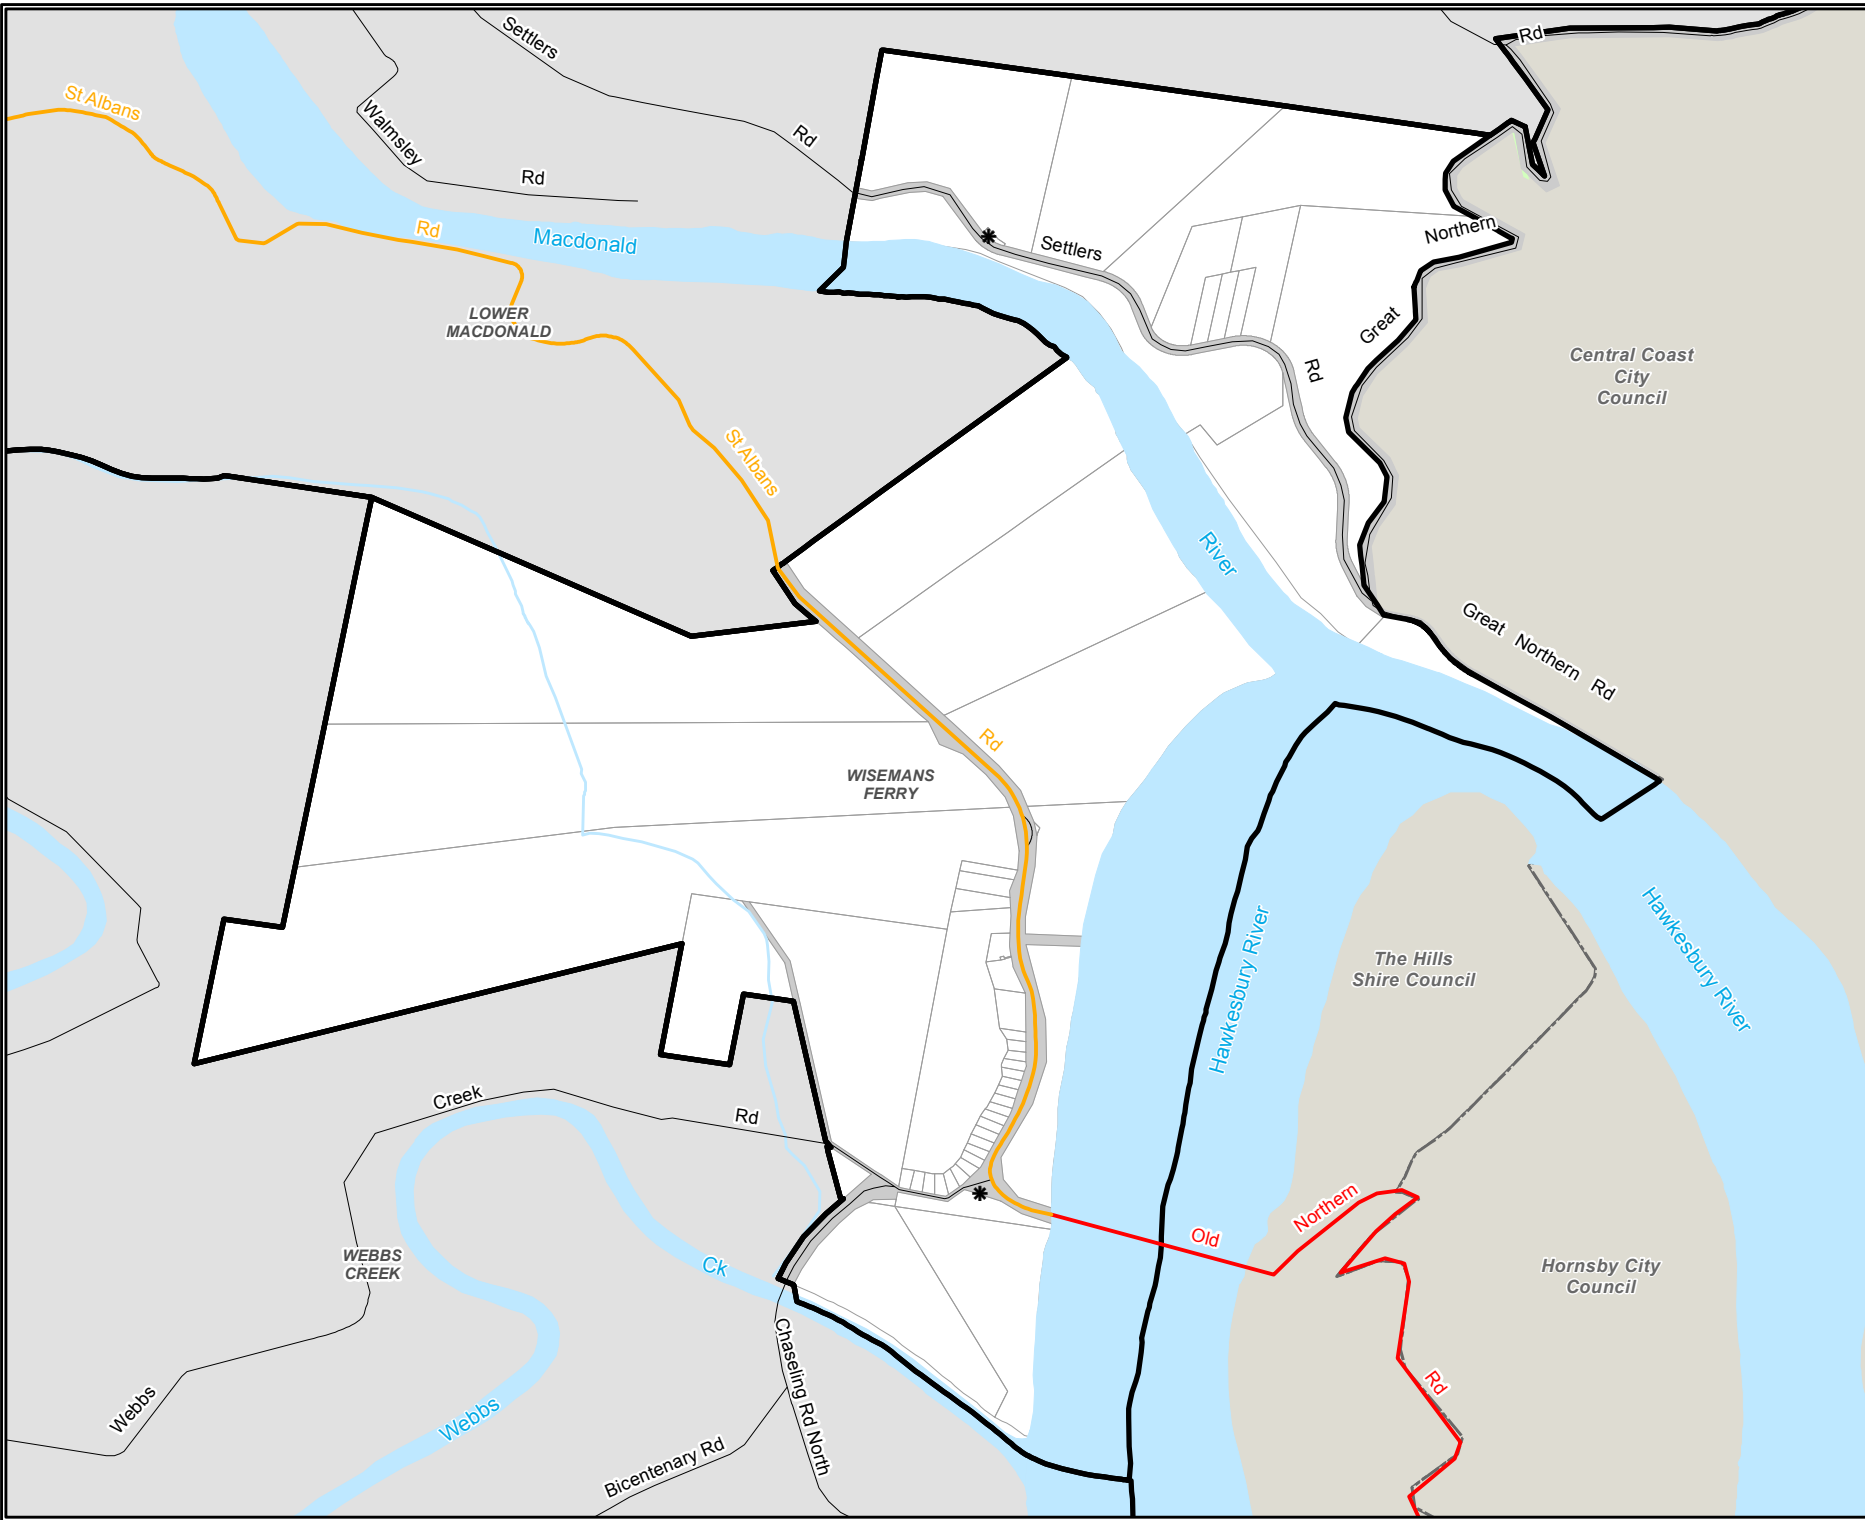

Hawkesbury Suburbs

Wisemans Ferry
NSW 2775

Legend

- Bushfire Stations
- Playgrounds
- ▲ Schools
- Train Stations
- —+— Rail Line
- Local Roads
- Regional Roads
- Main Roads
- Creeks & Rivers
- Land Parcels
- Parks & Reserves
- National Parks
- Road Reserve
- Suburbs

1:16,000 @ A4

Date: 30/03/2017